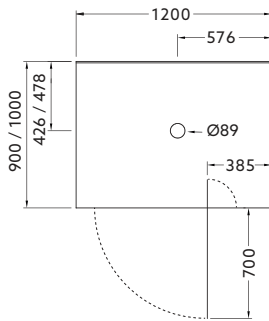

Shower Options

Frame: White, Black, Metallic, Satin Silver.
Size: 1200x900mm (Right and Left hand), 1200X1000mm (Right and left hand).
Wall: Corner Contour Plus, Side Recessed, Flat or Tile Options.
Tray: Centre waste.
Height: 2000mm (1930mm without tray).

Optional Accessories

Hi-Flow Waste Outlet.

Note: Tapware and accessories illustrated in photography are not included

**1200 x 900 (Left Hand)
1200 x 1000 (Left Hand)**

**1200 x 900 (Right Hand)
1200 1000 (Right Hand)**

Front View (Generic)

Product Codes

1200 x 900mm	White		Metallic		Satin Silver		Black	
	LH	RH	LH	RH	LH	RH	LH	RH
Corner Contour Plus Wall	706735A-0	706734A-0	706735A-SHP	706734A-SHP	706735A-SS	706734A-SS	706735A-BL	706734A-BL
Flat Wall	706737A-0	706736A-0	706737A-SHP	706736A-SHP	706737A-SS	706736A-SS	706737A-BL	706736A-BL
* Side Recessed Wall	706735A-CRW-0	706734A-CRW-0	706735A-CRW-SHP	706734A-CRW-SHP	706735A-CRW-SS	706734A-CRW-SS	706735A-CRW-BL	706734A-CRW-BL
Tile Wall	706809A-0	706808A-0	706809A-SHP	706808A-SHP	706809A-SS	706808A-SS	706809A-BL	706808A-BL

*Recessed feature will be on the 1000 mm side.

New Zealand
Kohler New Zealand Limited
 0800 100 382
 info@englefield.co.nz
 englefield.co.nz

Australia

 englefield.co.nz

All measurements shown are in millimetres.
 Sizes are approximate.