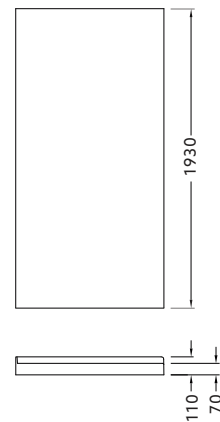

Shower Options

Frame: White, Black, Metallic, Satin Silver.
Size: 1200x900mm (Right and Left hand), 1200X1000mm (Right and left hand).
Wall: Corner Contour Plus, Side Recessed, Flat or Tile Options.
Tray: Centre waste.
Height: 2000mm (1930mm without tray).

Optional Accessories

Hi-Flow Waste Outlet.

Note: Tapware and accessories illustrated in photography are not included

**1200 x 900 (Left Hand)
1200 x 1000 (Left Hand)**

**1200 x 900 (Right Hand)
1200 1000 (Right Hand)**

Front View (Generic)

Product Codes

1200 x 900mm	White		Metallic		Satin Silver		Black	
	LH	RH	LH	RH	LH	RH	LH	RH
Corner Contour Plus Wall	706735A-0	706734A-0	706735A-SHP	706734A-SHP	706735A-SS	706734A-SS	706735A-BL	706734A-BL
Flat Wall	706737A-0	706736A-0	706737A-SHP	706736A-SHP	706737A-SS	706736A-SS	706737A-BL	706736A-BL
* Side Recessed Wall	706735A-CRW-0	706734A-CRW-0	706735A-CRW-SHP	706734A-CRW-SHP	706735A-CRW-SS	706734A-CRW-SS	706735A-CRW-BL	706734A-CRW-BL
Tile Wall	706809A-0	706808A-0	706809A-SHP	706808A-SHP	706809A-SS	706808A-SS	706809A-BL	706808A-BL

*Recessed feature will be on the 900 mm side.

1200 x 1000mm	White		Metallic		Satin Silver		Black	
	LH	RH	LH	RH	LH	RH	LH	RH
Corner Contour Plus Wall	33509A-CCW-0	33508A-CCW-0	33509A-CCW-SHP	33508A-CCW-SHP	33509A-CCW-SS	33508A-CCW-SS	33509A-CCW-BL	33508A-CCW-BL
Flat Wall	33509A-CFW-0	33508A-CFW-0	33509A-CFW-SHP	33508A-CFW-SHP	33509A-CFW-SS	33508A-CFW-SS	33509A-CFW-BL	33508A-CFW-BL
* Side Recessed Wall	33509A-CRW-0	33508A-CRW-0	33509A-CRW-SHP	33508A-CRW-SHP	33509A-CRW-SS	33508A-CRW-SS	33509A-CRW-BL	33508A-CRW-BL
Tile Wall	33509A-CTL-0	33508A-CTL-0	33509A-CTL-SHP	33508A-CTL-SHP	33509A-CTL-SS	33508A-CTL-SS	33509A-CTL-BL	33508A-CTL-BL