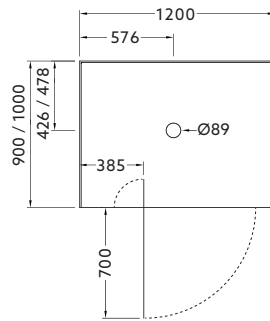

Shower Options

Frame: White, Black, Metallic, Satin Silver.
Size: 1200x900mm (Right and Left hand), 1200X1000mm (Right and left hand).
Wall: Corner Contour Plus, Side Recessed, Flat or Tile Options.
Tray: Centre waste.
Height: 2000mm (1930mm without tray).

Optional Accessories

Hi-Flow Waste Outlet.

Note: Tapware and accessories illustrated in photography are not included

**1200 x 900 (Left Hand)
1200 x 1000 (Left Hand)**

**1200 x 900 (Right Hand)
1200 1000 (Right Hand)**

Front View (Generic)

Product Codes

1200 x 900mm	White		Metallic		Satin Silver		Black	
	LH	RH	LH	RH	LH	RH	LH	RH
Corner Contour Plus Wall	706735A-0	706734A-0	706735A-SHP	706734A-SHP	706735A-SS	706734A-SS	706735A-BL	706734A-BL
Flat Wall	706737A-0	706736A-0	706737A-SHP	706736A-SHP	706737A-SS	706736A-SS	706737A-BL	706736A-BL
* Side Recessed Wall	706735A-CRW-0	706734A-CRW-0	706735A-CRW-SHP	706734A-CRW-SHP	706735A-CRW-SS	706734A-CRW-SS	706735A-CRW-BL	706734A-CRW-BL
Tile Wall	706809A-0	706808A-0	706809A-SHP	706808A-SHP	706809A-SS	706808A-SS	706809A-BL	706808A-BL

*Recessed feature will be on the 900 mm side.

1200 x 1000mm	White		Metallic		Satin Silver		Black	
	LH	RH	LH	RH	LH	RH	LH	RH
Corner Contour Plus Wall	33509A-CCW-0	33508A-CCW-0	33509A-CCW-SHP	33508A-CCW-SHP	33509A-CCW-SS	33508A-CCW-SS	33509A-CCW-BL	33508A-CCW-BL
Flat Wall	33509A-CFW-0	33508A-CFW-0	33509A-CFW-SHP	33508A-CFW-SHP	33509A-CFW-SS	33508A-CFW-SS	33509A-CFW-BL	33508A-CFW-BL
* Side Recessed Wall	33509A-CRW-0	33508A-CRW-0	33509A-CRW-SHP	33508A-CRW-SHP	33509A-CRW-SS	33508A-CRW-SS	33509A-CRW-BL	33508A-CRW-BL
Tile Wall	33509A-CTL-0	33508A-CTL-0	33509A-CTL-SHP	33508A-CTL-SHP	33509A-CTL-SS	33508A-CTL-SS	33509A-CTL-BL	33508A-CTL-BL