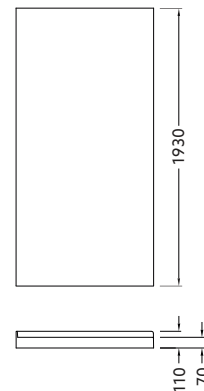

Shower Options **Frame:** White, Black, Metallic, Satin Silver.
Size: 1200x900mm, 1200x1000mm.
Wall: Corner Contour, Side Recessed, Flat or Tile Option.
Tray: Centre waste.
Height: 2000mm (1930mm without tray).

Optional Accessories Hi-Flow Waste Outlet.

**1200 x 900 (Left Hand)
1200 x 1000 (Left Hand)**

**1200 x 900 (Right Hand)
1200 x 1000 (Right Hand)**

Front View (Generic)

Product Codes:

| 1200 x 900mm | White | | Metallic | | Satin Silver | | Black | |
|--------------------------|---------------|---------------|-----------------|-----------------|----------------|----------------|----------------|----------------|
| | LH | RH | LH | RH | LH | RH | LH | RH |
| Corner Contour Plus Wall | 706796A-0 | 706797A-0 | 706796A-SHP | 706797A-SHP | 706796A-SS | 706797A-SS | 706796A-BL | 706797A-BL |
| Flat Wall | 706798A-0 | 706799A-0 | 706798A-SHP | 706799A-SHP | 706798A-SS | 706799A-SS | 706798A-BL | 706799A-BL |
| * Side Recessed Wall | 706796A-CRW-0 | 706797A-CRW-0 | 706796A-CRW-SHP | 706797A-CRW-SHP | 706796A-CRW-SS | 706797A-CRW-SS | 706796A-CRW-BL | 706797A-CRW-BL |
| Tile Wall | 706839A-0 | 706840A-0 | 706839A-SHP | 706840A-SHP | 706839A-SS | 706840A-SS | 706839A-BL | 706840A-BL |