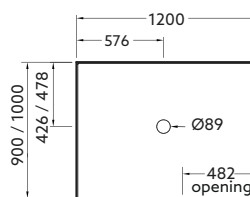

Shower Options **Frame:** White, Black, Metallic, Satin Silver.
Size: 1200x900mm, 1200x1000mm.
Wall: Corner Contour, Side Recessed, Flat or Tile Option.
Tray: Centre waste.
Height: 2000mm (1930mm without tray).

Optional Accessories Hi-Flow Waste Outlet.

**1200 x 900 (Left Hand)
1200 x 1000 (Left Hand)**

**1200 x 900 (Right Hand)
1200 x 1000 (Right Hand)**

Front View (Generic)

Product Codes:

| 1200 x 900mm | White | | Metallic | | Satin Silver | | Black | |
|--------------------------|---------------|---------------|-----------------|-----------------|----------------|----------------|----------------|----------------|
| | LH | RH | LH | RH | LH | RH | LH | RH |
| Corner Contour Plus Wall | 706796A-0 | 706797A-0 | 706796A-SHP | 706797A-SHP | 706796A-SS | 706797A-SS | 706796A-BL | 706797A-BL |
| Flat Wall | 706798A-0 | 706799A-0 | 706798A-SHP | 706799A-SHP | 706798A-SS | 706799A-SS | 706798A-BL | 706799A-BL |
| * Side Recessed Wall | 706796A-CRW-0 | 706797A-CRW-0 | 706796A-CRW-SHP | 706797A-CRW-SHP | 706796A-CRW-SS | 706797A-CRW-SS | 706796A-CRW-BL | 706797A-CRW-BL |
| Tile Wall | 706839A-0 | 706840A-0 | 706839A-SHP | 706840A-SHP | 706839A-SS | 706840A-SS | 706839A-BL | 706840A-BL |