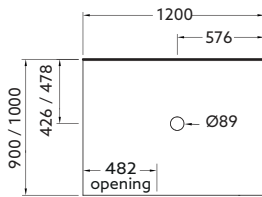

SHOWER ENCLOSURES

Valencia® Elite Corner Sliding Shower - 1200 x 900mm, 1200x1000mm.

The Valencia Elite Corner Sliding Shower combines exceptional performance with ease of installation. Beautifully engineered, this shower is available in a range of finishes and wall options. The enclosure features a fully reversible door with 6mm toughened safety glass with Englefield CleanLess® glass treatment. The Quick-Fit low profile tray features an ultra high 40mm upstand for maximum watertightness, ensuring long lasting performance.

Shower Options **Frame:** White, Black, Metallic, Satin Silver.
Size: 1200x900mm, 1200x1000mm.
Wall: Corner Contour, Side Recessed, Flat or Tile Option.
Tray: Centre waste.
Height: 2000mm (1930mm without tray).

Optional Accessories Hi-Flow Waste Outlet.

**1200 x 900 (Left Hand)
1200 x 1000 (Left Hand)**

**1200 x 900 (Right Hand)
1200 x 1000 (Right Hand)**

Front View (Generic)

Product Codes:

| 1200 x 900mm | White | | Metallic | | Satin Silver | | Black | |
|--------------------------|---------------|---------------|-----------------|-----------------|----------------|----------------|----------------|----------------|
| | LH | RH | LH | RH | LH | RH | LH | RH |
| Corner Contour Plus Wall | 706796A-0 | 706797A-0 | 706796A-SHP | 706797A-SHP | 706796A-SS | 706797A-SS | 706796A-BL | 706797A-BL |
| Flat Wall | 706798A-0 | 706799A-0 | 706798A-SHP | 706799A-SHP | 706798A-SS | 706799A-SS | 706798A-BL | 706799A-BL |
| * Side Recessed Wall | 706796A-CRW-0 | 706797A-CRW-0 | 706796A-CRW-SHP | 706797A-CRW-SHP | 706796A-CRW-SS | 706797A-CRW-SS | 706796A-CRW-BL | 706797A-CRW-BL |
| Tile Wall | 706839A-0 | 706840A-0 | 706839A-SHP | 706840A-SHP | 706839A-SS | 706840A-SS | 706839A-BL | 706840A-BL |

*Recessed feature will be on the 1000 mm side.

New Zealand
Kohler New Zealand Limited

0800 100 382
 info@englefield.co.nz
 englefield.co.nz

Australia

englefield.co.nz

All measurements shown
 are in millimetres.
 Sizes are approximate.