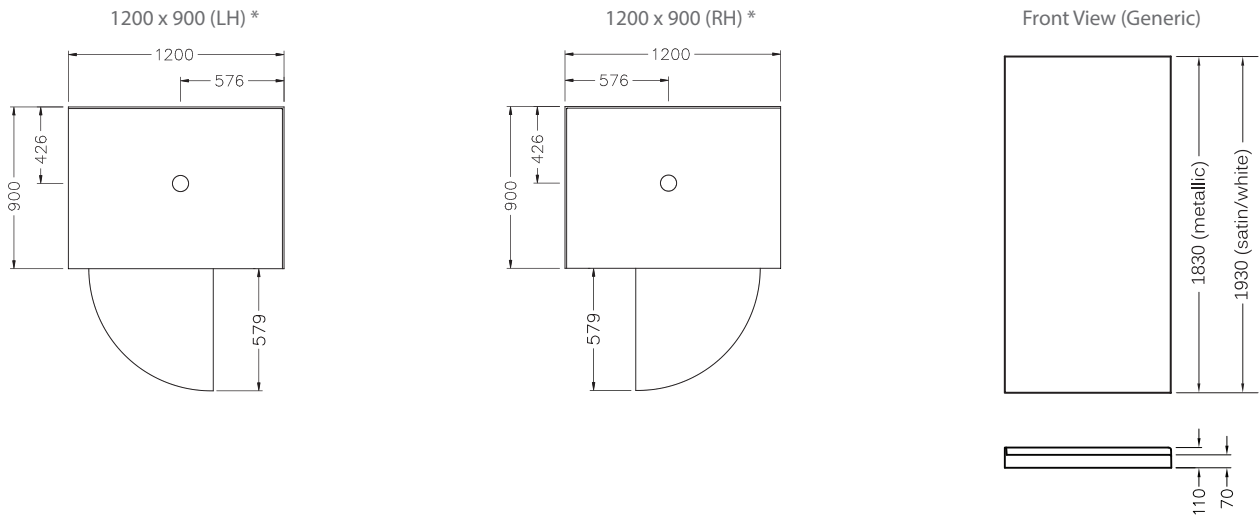

Valencia™ Square Corner Shower with Low Profile Tray - 1200 x 900mm

The Valencia Square Corner Shower is available in a range of sizes and wall options, with a choice of metallic, satin or white frame finishes. The enclosure features a fully reversible door with 6mm toughened safety glass. The Quick-Fit® low profile tray features an ultra high 40mm upstand to enhance watertightness for long lasting performance.

Note: Tapware and accessories illustrated in photography are not included

Shower Options

Frame: White or Satin.
Size: 1200mm x 900mm.
Wall: Corner contour, flat or tile option.
Tray: Centre waste.
Height: 2000mm (1930mm without tray).

Frame: Metallic.
Size: 1200mm x 900mm.
Wall: Side/corner contour or flat wall option.
Tray: Centre waste.
Height: 1900mm (1830mm without tray).

Material/Finish

Frame - aluminium
 (White - powder coated, Metallic/Satin - anodised)
 Wall - Duracryl acrylic
 Tray - fibreglass reinforced acrylic
 Glass door - 6mm toughened safety glass
 (AS/NZS 2208 compliant).

Optional Accessories

Hi-Flow Waste Outlet.

* Note: Shower handing denoted by Return glass panel on right-hand or left-hand side when facing shower

Product Codes

Left Hand	Metallic 1830mm	White 1930mm	Satin 1930mm
Side Contour Wall	13240A-0	-	-
Corner Contour Wall	4792A-0	75876A-0	75876A-SS
Flat Wall	13252A-0	75877A-0	75877A-SS
Tile Wall	-	76937A-0	76937A-SS