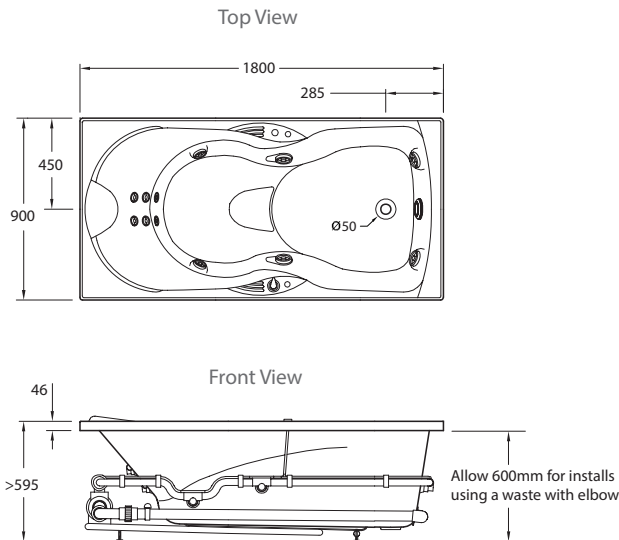

## Evora™ Hydrotherapy Massage Rectangular Spa Bath

The Evora spa delivers a luxurious hydrotherapy massage with a total of 12 adjustable massage jets, allowing bather to recline comfortably with an integral headrest and contoured seating.

<b>Colour/Finish Material</b>	White Duracryl® Acrylic
<b>Fittings</b>	Chrome jets Chrome diverter valves Chrome suction cover
<b>Controls</b>	Electronic switch. Manual airflow control and diverter valves
<b>Pump</b>	Hot
<b>Number of Jets</b>	12 adjustable jets: 6 recessed back jets, 4 body jets and 2 rotary jets
<b>Included Components</b>	Steel support frame with adjustable feet Bodyguard® safety valve Removable recessed pillows (Charcoal) x 1

Size	External Dimensions (mm)			Internal Dimensions (mm)			Volume (L)
	Length	Width	Depth	Max Bathing Depth	Seating Base Width	Base Length	Full Capacity
1800 x 900mm	1800	900	595	540	550	1250	490

Product	1800 x 900mm
Pump Access AB	11208A-CA1-0
Pump Access C	11208A-CA3-0

All measurements shown are in millimetres.  
Sizes are approximate.  
1183738-A04-D Feb 2020

Trusted in New Zealand Since 1982

**New Zealand**  
133 Diana Drive, Glenfield, Auckland, New Zealand  
PO Box 100-146 NSMC, Auckland, 0745  
Ph: 0800 100 382 Fax: 0800 66 44 88  
[www.Englefield.co.nz](http://www.Englefield.co.nz)