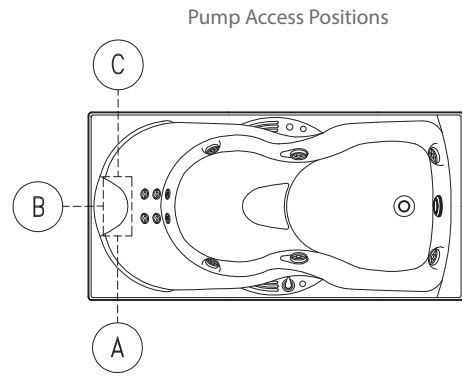

## Evora™ Hydrotherapy Massage Rectangular Spa Bath

The Evora spa delivers a luxurious hydrotherapy massage with a total of 12 adjustable massage jets, allowing bather to recline comfortably with an integral headrest and contoured seating.

<b>Colour/Finish Material</b>	White Duracryl® Acrylic
<b>Fittings</b>	Chrome jets Chrome diverter valves Chrome suction cover
<b>Controls</b>	Electronic switch. Manual airflow control and diverter valves
<b>Pump</b>	Hot
<b>Number of Jets</b>	12 adjustable jets: 6 recessed back jets, 4 body jets and 2 rotary jets
<b>Included Components</b>	Steel support frame with adjustable feet Bodyguard® safety valve Removable recessed pillows (Charcoal) x 1

Size	External Dimensions (mm)			Internal Dimensions (mm)			Volume (L)
	Length	Width	Depth	Max Bathing Depth	Seating Base Width	Base Length	Full Capacity
1800 x 900mm	1800	900	595	540	550	1250	490

Product	1800 x 900mm
Pump Access AB	11208A-CA1-0
Pump Access C	11208A-CA3-0