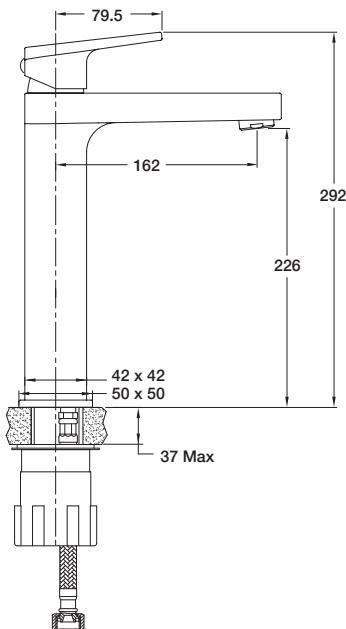

Colour/Finish

Polished chrome.

Material

Metal construction.

Included Components

- Fitting kit.
- Braided hoses.

**MAINS PRESSURE
WELS RATING
(5 Star, 6L / min)**

Technical Details

Side View

Product Codes	
Milano - Basin Mixer - Tall	97530A-CP

Trusted in New Zealand Since 1982

New Zealand

133 Diana Drive, Glenfield, Auckland, New Zealand
 PO Box 100-146 NSMC, Auckland, 0745
 Ph: 0800 100 382 Fax: 0800 66 44 88
 www.Englefield.co.nz

All measurements shown are in millimetres.
 Sizes are approximate.

July 2018
 1260242-A04-B