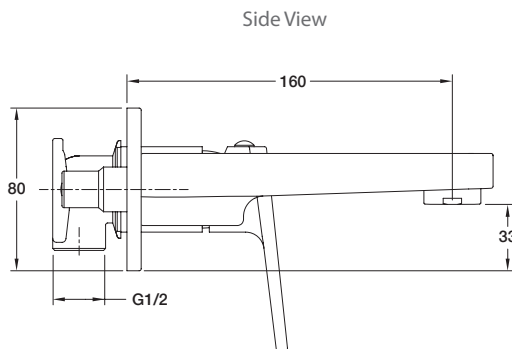

Colour/Finish

Polished chrome.

Material

Metal construction.

Included Components

- Fitting kit

**MAINS PRESSURE
WELS RATING
(5 Star, 6L / min)**

Technical Details