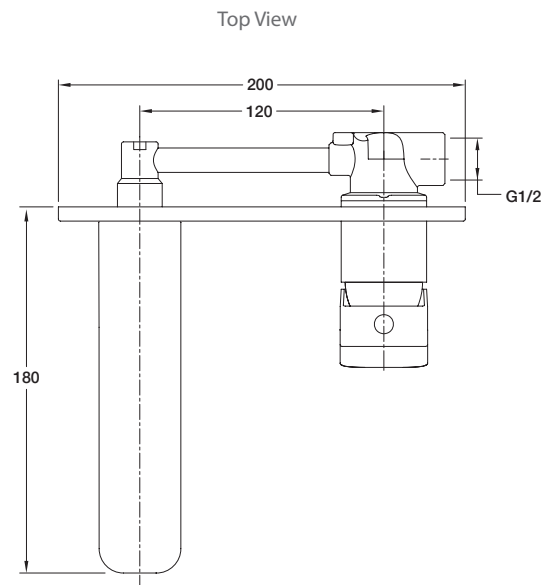

Milano™ Basin Mixer - Wall Mount

Strong geometric design, ideal for any contemporary bathroom, or kitchen setting. All are finished in polished chrome and are easy to install.

Features

- Easy to install.
- Hardwearing polished chrome.
- Suitable for mains pressure.

Colour/Finish

Polished chrome.

Material

Metal construction.

Included Components

- Fitting kit

**MAINS PRESSURE
WELS RATING
(5 Star, 6L / min)**

Technical Details

Product Codes	
Milano - Basin Mixer - Wall Mount	97521A-CP