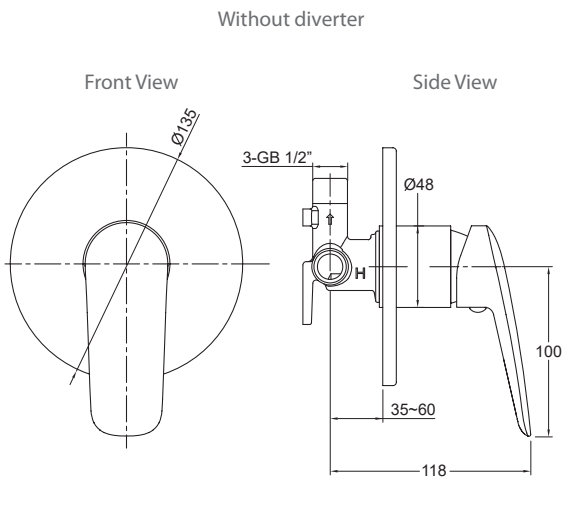

**Included Components**

- Mixer with 40mm cartridge valve
- Trim Kit (Lever and face plate)

**Technical Details**

All measurements shown are in millimetres.  
Sizes are approximate.

Product Codes	
Sorrento - Shower or Bath Mixer	97545A-CP
Sorrento - Shower & Bath Mixer - Diverter	97547A-CP