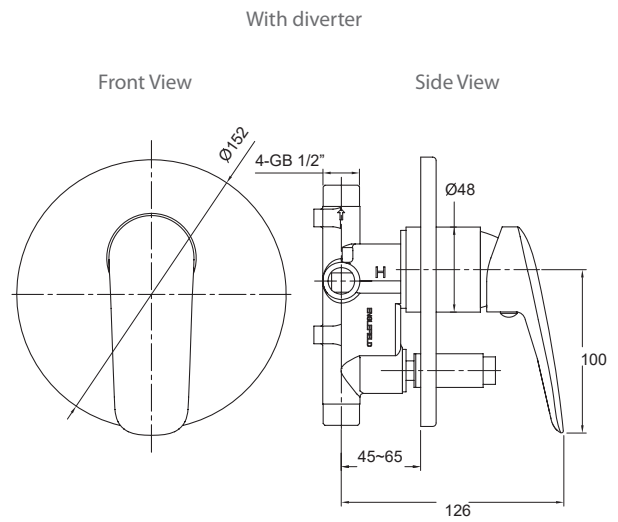

**Included Components**

- Mixer with 40mm cartridge valve
- Trim Kit (Lever and face plate)

**Technical Details**

All measurements shown are in millimetres.  
Sizes are approximate.

Product Codes	
Sorrento - Shower or Bath Mixer	97545A-CP
Sorrento - Shower & Bath Mixer - Diverter	97547A-CP