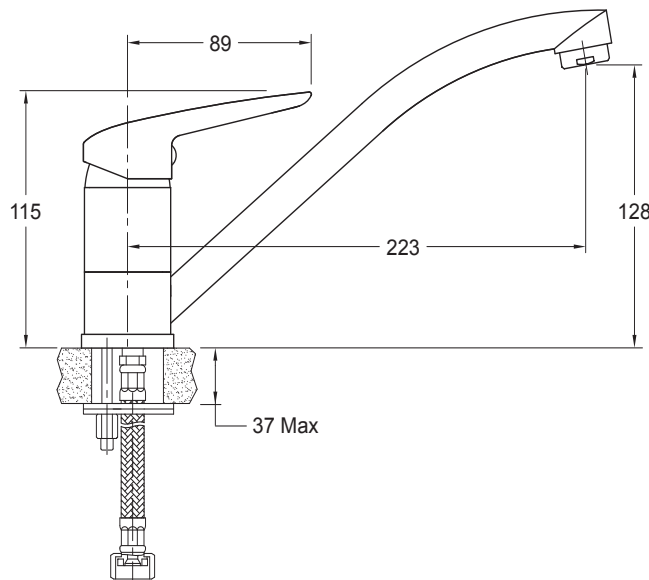

Features

- Easy to install.
- Hardwearing polished chrome.
- Suitable for mains pressure.

Colour/Finish

Polished chrome.

Material

Metal construction.

Included Components

- Fitting kit.
- Braided hoses.
- Base ring.

Technical Details

Side View

| Product | Product Code |
|---------------------------------------|--------------|
| Sorrento - Single Lever Kitchen Mixer | 97544A-CP |

Trusted in New Zealand Since 1982

New Zealand
 133 Diana Drive, Glenfield, Auckland, New Zealand
 PO Box 100-146 NSMC, Auckland, 0745
 Ph: 0800 100 382 Fax: 0800 66 44 88
 www.Englefield.co.nz

All measurements shown are in millimetres.
 Sizes are approximate.

July 2018
 1260236-A04-B