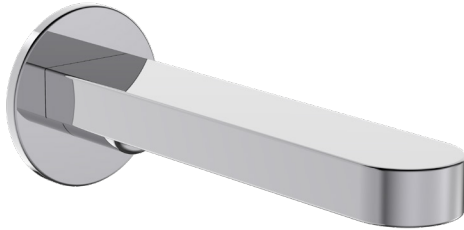

Studio™ Bath Spout - Wall Mount

This round geometric tapware range is finished in polished chrome, brushed nickel or matte black and is easy to install.

Features

- 169mm spout reach.
- A choice of three hardwearing finishes.
- Suitable for all pressure.

Colour/Finish

Material

Metal construction.

Included Components

Fitting kit.

Technical Details

All measurements shown are in millimetres. Sizes are approximate.

Product Codes			
Product	Polished Chrome	Brushed Nickel	Matte Black
Studio - Bath Spout - Wall Mount	97535A-CP	97535A-BN	97535A-BL