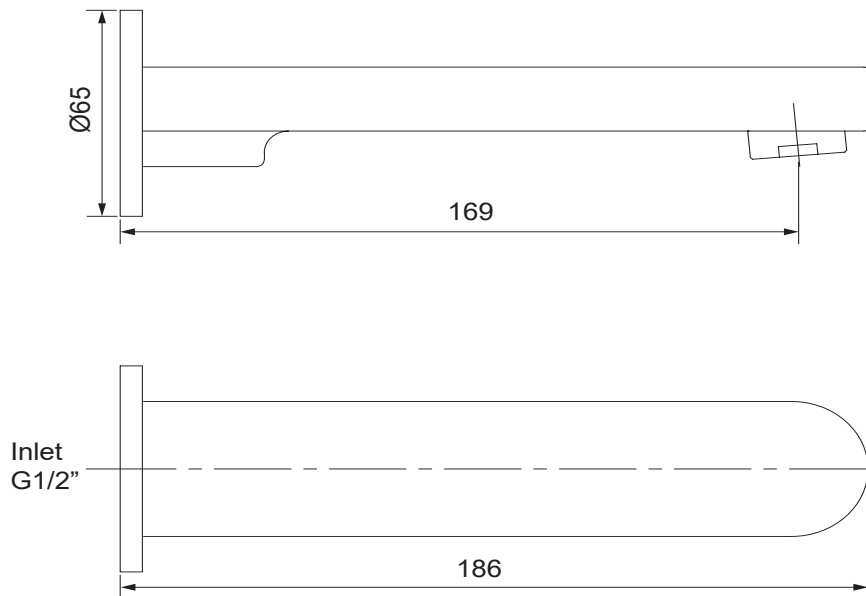

Studio™ Bath Spout - Wall Mount

This round geometric tapware range is finished in polished chrome, brushed nickel or matte black and is easy to install.

Features

- 169mm spout reach.
- A choice of three hardwearing finishes.
- Suitable for all pressure.

Colour/Finish

Material

Metal construction.

Included Components

Fitting kit.

Technical Details

All measurements shown are in millimetres. Sizes are approximate.

Product Codes			
Product	Polished Chrome	Brushed Nickel	Matte Black
Studio - Bath Spout - Wall Mount	97535A-CP	97535A-BN	97535A-BL