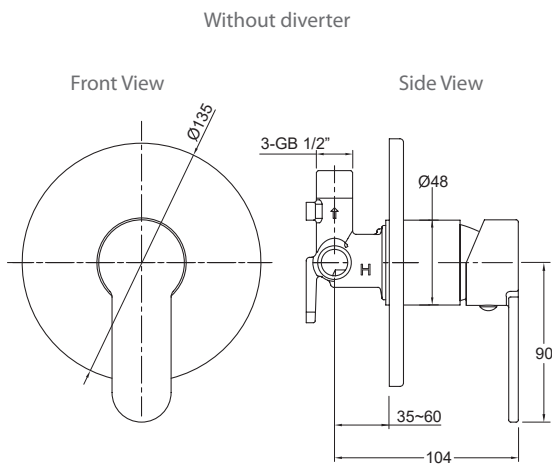

Studio™ Shower / Bath Mixers

This round geometric tapware range is finished in polished chrome and is easy to install.

Without Diverter

With Diverter

Features

- Hardwearing polished chrome.
- Easy to install.
- Suitable for equal mains & equal low pressures.

Colour/Finish

Polished chrome.

Material

Metal construction.

Included Components

- Mixer with 40mm cartridge valve
- Trim Kit (Lever and face plate)

Technical Details

Product Codes	
Studio - Shower or Bath Mixer	97533A-CP
Studio - Shower & Bath Mixer - Diverter	97534A-CP

Trusted in New Zealand Since 1982

New Zealand

133 Diana Drive, Glenfield, Auckland, New Zealand
 PO Box 100-146 NSMC, Auckland, 0745
 Ph: 0800 100 382 Fax: 0800 66 44 88
www.Englefield.co.nz

All measurements shown are in millimetres.
 Sizes are approximate.