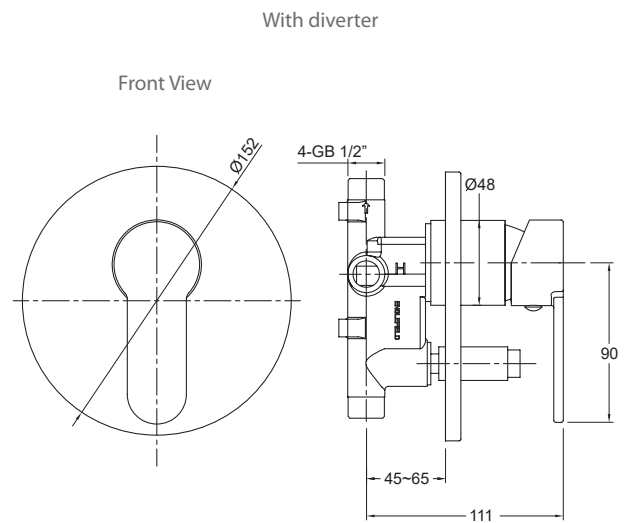

Studio™ Shower / Bath Mixers

This round geometric tapware range is finished in polished chrome and is easy to install.

Without Diverter

With Diverter

Features

- Hardwearing polished chrome.
- Easy to install.
- Suitable for equal mains & equal low pressures.

Colour/Finish

Polished chrome.

Material

Metal construction.

Included Components

- Mixer with 40mm cartridge valve
- Trim Kit (Lever and face plate)

Technical Details

Product Codes	
Studio - Shower or Bath Mixer	97533A-CP
Studio - Shower & Bath Mixer - Diverter	97534A-CP

Trusted in New Zealand Since 1982

New Zealand

133 Diana Drive, Glenfield, Auckland, New Zealand
 PO Box 100-146 NSMC, Auckland, 0745
 Ph: 0800 100 382 Fax: 0800 66 44 88
www.Englefield.co.nz

All measurements shown are in millimetres.
 Sizes are approximate.