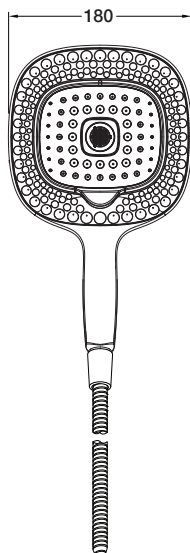

Duo™ Dual Shower Rose & Hand Shower

A great addition to your bathroom providing an overhead shower, hand shower, or both at the same time.

Note: Shower arm not included

- Features**
- Multifunction 5 spray mode shower head. with easy mode change button.
 - Magnetic hand shower docking system.
 - Simple tool-free installation.
 - Suitable for mains pressure.

- Colour/Finish**
- Polished Chrome.

- Included Components**
- Wall-mounted shower head.
 - Magnetic hand shower.
 - 1.5m shower hose.

- Related Product**
- Kohler Purist™ showerarm (Code: 45918T-CP)

WELS RATING
(3 Star 9 Litres / min)

Product Name	Product Code
Duo Dual Shower Rose & Hand Shower	21950A-CP

Front View

Side View

All measurements shown are in millimetres.
Sizes are approximate.

Installation Notes:

- No tool installation; requires only hand-tightening.
- Showerhead G 1/2" female thread.
- Optimum working pressure 300-500 kPa.
- Inline filters should be used to protect tapware from debris within the plumbing.