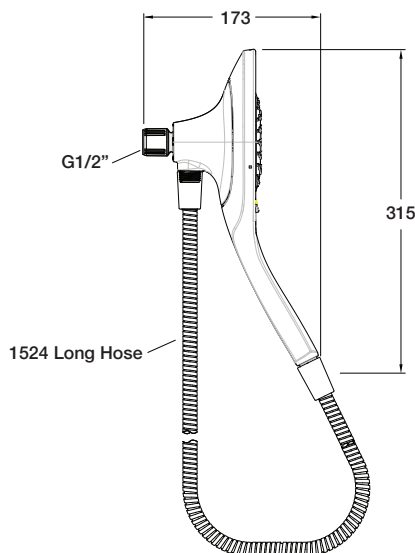

Duo™ Dual Shower Rose & Hand Shower

A great addition to your bathroom providing an overhead shower, hand shower, or both at the same time.

Note: Shower arm not included

- Features**
- Multifunction 5 spray mode shower head. with easy mode change button.
 - Magnetic hand shower docking system.
 - Simple tool-free installation.
 - Suitable for mains pressure.

- Colour/Finish**
- Polished Chrome.

- Included Components**
- Wall-mounted shower head.
 - Magnetic hand shower.
 - 1.5m shower hose.

- Related Product**
- Kohler Purist™ showerarm (Code: 45918T-CP)

WELS RATING
(3 Star 9 Litres / min)

Product Name	Product Code
Duo Dual Shower Rose & Hand Shower	21950A-CP

Front View

Side View

All measurements shown are in millimetres.
Sizes are approximate.

Installation Notes:

- No tool installation; requires only hand-tightening.
- Showerhead G 1/2" female thread.
- Optimum working pressure 300-500 kPa.
- Inline filters should be used to protect tapware from debris within the plumbing.