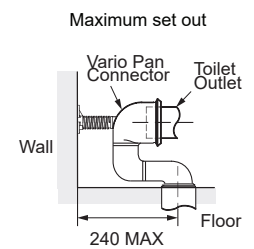

Toilet

Evora II Raised Height Back To Wall Rimless Toilet Suite

Colour/Finish	Kohler White
Material	Vitreous
Included Components	Evora II RH toilet cistern Evora II RH toilet pan (440mm comfort height) Evora II RH slim quick-release soft-close seat Vario pan connector for S trap Fill valve & flush valve Mounting kits
S - Trap installation	Standard Vario pan connector 23965A-NA Set out: 90 ~ 170 mm
P - Trap installation	Set out: 185 mm
Water Inlet	Top left rear entry, or Left/right pan side entry
WELS Rating	4 star - 3.5L av. flush

Product SKU#	Product Description
27987A-0	Evora II Raised Height Back-To-Wall Rimless Toilet Suite with Slim Seat

Rough-in

Vario Standard Pan Connector (SKU#: 23965A-NA) S-trap Installation

Vario Long Adjustable Pan Connector * (SKU#: 77837A-NA)

All dimensions are in millimetres.
1499594-A04-C
Dec 2022