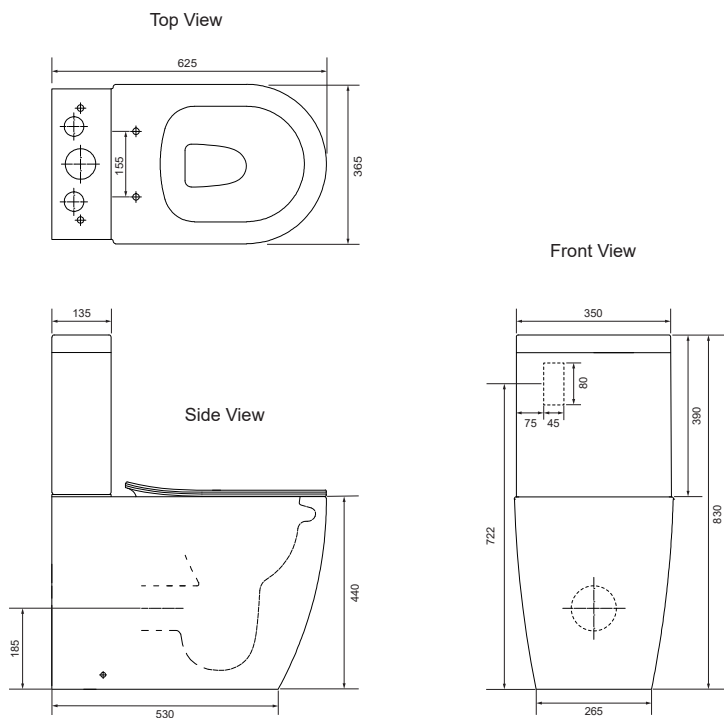

Toilet

Evora II Raised Height Back To Wall Rimless Toilet Suite

Colour/Finish	Kohler White
Material	Vitreous
Included Components	Evora II RH toilet cistern Evora II RH toilet pan (440mm comfort height) Evora II RH slim quick-release soft-close seat Vario pan connector for S trap Fill valve & flush valve Mounting kits
S - Trap installation	Standard Vario pan connector 23965A-NA Set out: 90 ~ 170 mm
P - Trap installation	Set out: 185 mm
Water Inlet	Top left rear entry, or Left/right pan side entry
WELS Rating	4 star - 3.5L av. flush

Product SKU#	Product Description
27987A-0	Evora II Raised Height Back-To-Wall Rimless Toilet Suite with Slim Seat

Rough-in

Vario Standard Pan Connector (SKU#: 23965A-NA) S-trap Installation

Vario Long Adjustable Pan Connector * (SKU#: 77837A-NA)

All dimensions are in millimetres.
1499594-A04-C
Dec 2022