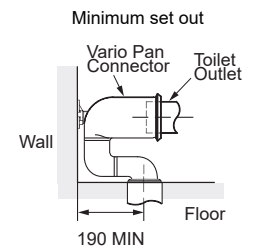

Toilet

Evora II Raised Height Back To Wall Rimless Toilet Suite

Colour/Finish	Kohler White
Material	Vitreous
Included Components	Evora II RH toilet cistern Evora II RH toilet pan (440mm comfort height) Evora II RH slim quick-release soft-close seat Vario pan connector for S trap Fill valve & flush valve Mounting kits
S - Trap installation	Standard Vario pan connector 23965A-NA Set out: 90 ~ 170 mm
P - Trap installation	Set out: 185 mm
Water Inlet	Top left rear entry, or Left/right pan side entry
WELS Rating	4 star - 3.5L av. flush

Product SKU#	Product Description
27987A-0	Evora II Raised Height Back-To-Wall Rimless Toilet Suite with Slim Seat

Rough-in

Vario Standard Pan Connector (SKU#: 23965A-NA) S-trap Installation

Vario Long Adjustable Pan Connector * (SKU#: 77837A-NA)

* Vario long adjustable pan connector not supplied.

Kohler New Zealand Limited
133 Diana Drive, Glenfield, Auckland, NZ
PO Box 100-146, NSMC, Auckland, 0745
Ph: 0800 100 382 Fax: 0800 66 44 88
www. englefield.co.nz

All dimensions are in millimetres.
1499594-A04-C
Dec 2022