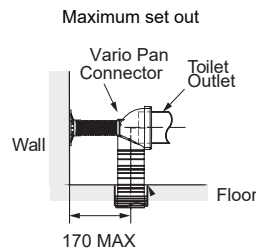

Toilet

Evora II Raised Height Back To Wall Rimless Toilet Suite

Colour/Finish	Kohler White
Material	Vitreous
Included Components	Evora II RH toilet cistern Evora II RH toilet pan (440mm comfort height) Evora II RH slim quick-release soft-close seat Vario pan connector for S trap Fill valve & flush valve Mounting kits
S - Trap installation	Standard Vario pan connector 23965A-NA Set out: 90 ~ 170 mm
P - Trap installation	Set out: 185 mm
Water Inlet	Top left rear entry, or Left/right pan side entry
WELS Rating	4 star - 3.5L av. flush

Product SKU#	Product Description
27987A-0	Evora II Raised Height Back-To-Wall Rimless Toilet Suite with Slim Seat

Rough-in

Vario Standard Pan Connector (SKU#: 23965A-NA) S-trap Installation

Vario Long Adjustable Pan Connector * (SKU#: 77837A-NA)

All dimensions are in millimetres.
1499594-A04-C
Dec 2022