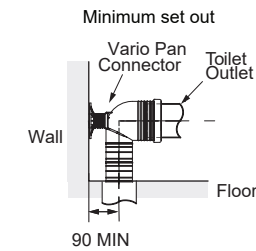

Toilet

Evora II Raised Height Back To Wall Rimless Toilet Suite

Colour/Finish	Kohler White
Material	Vitreous
Included Components	Evora II RH toilet cistern Evora II RH toilet pan (440mm comfort height) Evora II RH slim quick-release soft-close seat Vario pan connector for S trap Fill valve & flush valve Mounting kits
S - Trap installation	Standard Vario pan connector 23965A-NA Set out: 90 ~ 170 mm
P - Trap installation	Set out: 185 mm
Water Inlet	Top left rear entry, or Left/right pan side entry
WELS Rating	4 star - 3.5L av. flush

Product SKU#	Product Description
27987A-0	Evora II Raised Height Back-To-Wall Rimless Toilet Suite with Slim Seat

Rough-in

Vario Standard Pan Connector (SKU#: 23965A-NA) S-trap Installation

Vario Long Adjustable Pan Connector * (SKU#: 77837A-NA)

All dimensions are in millimetres.
1499594-A04-C
Dec 2022