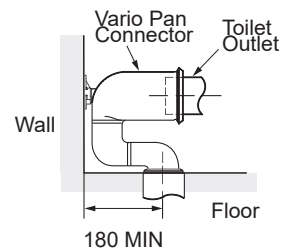

S - Trap installation

Standard Vario pan connector
Set out: 95 - 140mm.

P - Trap installation

Set out: 185mm.

Water Inlet

Top left rear entry or right / left pan side entry.

WELS Rating

4 star - 3.5L av. flush.

AS 1172.1
AS 1172.2
WM-022642

WELS RATING
(4 Star 3.5L av. flush)

Product SKU#	Product Description
31635A-0	Tivoli Rimless Back-To-Wall Toilet Suite

Rough In

All measurements shown are in millimetres.
Sizes are approximate.

Vario Standard Pan Connector
(SKU#: 1534531)
S-trap Installation

Minimum set out

Maximum set out

Vario Long Adjustable
Pan Connector *
(SKU#: 77837A-NA)

Minimum set out

Maximum set out

* Vario long adjustable pan connector not supplied.