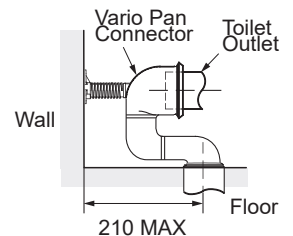

S - Trap installation

Standard Vario pan connector
Set out: 95 - 140mm.

P - Trap installation

Set out: 185mm.

Water Inlet

Top left rear entry or right / left pan side entry.

WELS Rating

4 star - 3.5L av. flush.

AS 1172.1
AS 1172.2
WM-022642

WELS RATING
(4 Star 3.5L av. flush)

Product SKU#	Product Description
31635A-0	Tivoli Rimless Back-To-Wall Toilet Suite

Rough In

All measurements shown are in millimetres.
Sizes are approximate.

Vario Standard Pan Connector
(SKU#: 1534531)
S-trap Installation

Minimum set out

Maximum set out

Vario Long Adjustable
Pan Connector *
(SKU#: 77837A-NA)

Minimum set out

Maximum set out

* Vario long adjustable pan connector not supplied.