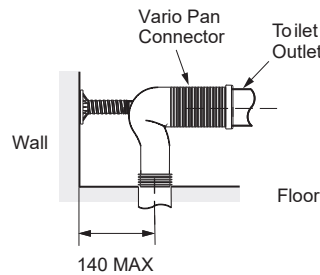

S - Trap installation

Standard Vario pan connector
Set out: 95 - 140mm.

P - Trap installation

Set out: 185mm.

Water Inlet

Top left rear entry or right / left pan side entry.

WELS Rating

4 star - 3.5L av. flush.

AS 1172.1
AS 1172.2
WM-022642

WELS RATING
(4 Star 3.5L av. flush)

Product SKU#	Product Description
31635A-0	Tivoli Rimless Back-To-Wall Toilet Suite

Rough In

All measurements shown are in millimetres.
Sizes are approximate.

Vario Standard Pan Connector
(SKU#: 1534531)
S-trap Installation

Minimum set out

Maximum set out

Vario Long Adjustable
Pan Connector *
(SKU#: 77837A-NA)

Minimum set out

Maximum set out

* Vario long adjustable pan connector not supplied.