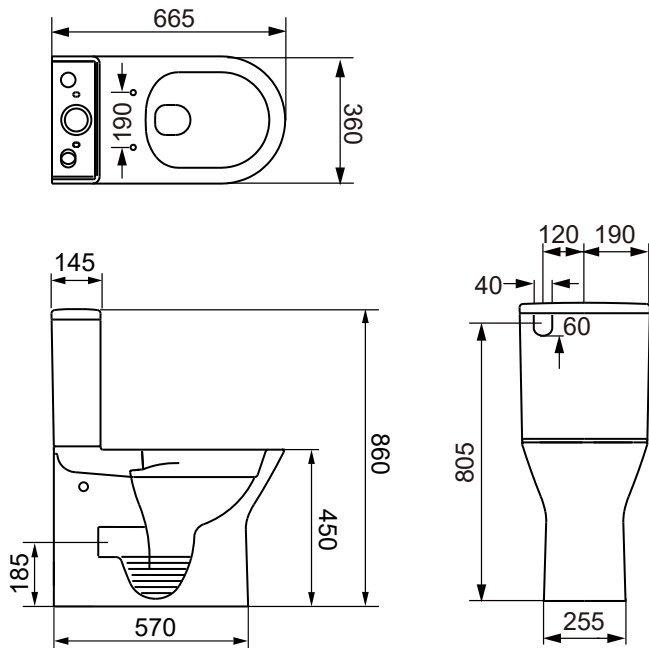

Tivoli® Rimless Back-To-Wall Toilet Suite

Colour/Finish Material

White.
Vitreous China, UF Seat.

Included Components

Tivoli toilet cistern 4.5/3L.
Tivoli rimless raised height toilet pan, P trap.
Tivoli toilet seat.
Vario pan connector for S trap.
Fill valves & flush valve.
Mounting kitsets.

S - Trap installation

Standard Vario pan connector
Set out: 95 - 140mm.

P - Trap installation

Set out: 185mm.

Water Inlet

Top left rear entry or right / left pan side entry.

WELS Rating

4 star - 3.5L av. flush.

AS 1172.1
AS 1172.2
WM-022642

WELS RATING
(4 Star 3.5L av. flush)

Product SKU#	Product Description
31635A-0	Tivoli Rimless Back-To-Wall Toilet Suite

Rough In

All measurements shown are in millimetres.
Sizes are approximate.

Vario Standard Pan Connector
(SKU#: 1534531)
S-trap Installation

Minimum set out

Maximum set out

Vario Long Adjustable
Pan Connector *
(SKU#: 77837A-NA)

Minimum set out

Maximum set out

* Vario long adjustable pan connector not supplied.