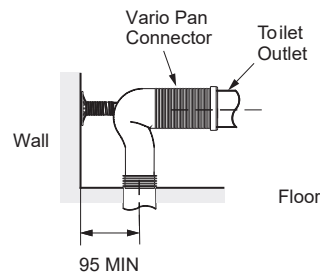

S - Trap installation

Standard Vario pan connector
Set out: 95 - 140mm.

P - Trap installation

Set out: 185mm.

Water Inlet

Top left rear entry or right / left pan side entry.

WELS Rating

4 star - 3.5L av. flush.

AS 1172.1
AS 1172.2
WM-022642

WELS RATING
(4 Star 3.5L av. flush)

Product SKU#	Product Description
31635A-0	Tivoli Rimless Back-To-Wall Toilet Suite

Rough In

All measurements shown are in millimetres.
Sizes are approximate.

Vario Standard Pan Connector
(SKU#: 1534531)
S-trap Installation

Minimum set out

Maximum set out

Vario Long Adjustable
Pan Connector *
(SKU#: 77837A-NA)

Minimum set out

Maximum set out

* Vario long adjustable pan connector not supplied.