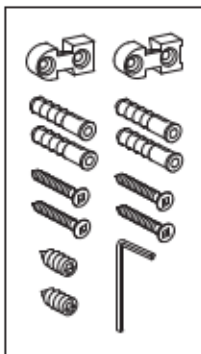

## SPARE PARTS LIST

**Glass soap dish**  
1259729

**Glass tumbler**  
1259730

**Glass toilet brush holder**  
1259731

**Toilet brush**  
1259732

**Milano accessories fixing kit**  
1267292

For use with:

- Milano double towel rail
- Milano single towel rail
- Milano hand towel bar
- Milano toilet roll holder
- Milano soap dish holder
- Milano tumbler holder
- Milano toilet brush holder

**Milano robe hook fixing kit**  
1267293

For use with:

- Milano robe hook

**Glass shelf fixing kit**  
1267294

For use with:

- Valencia glass shelf