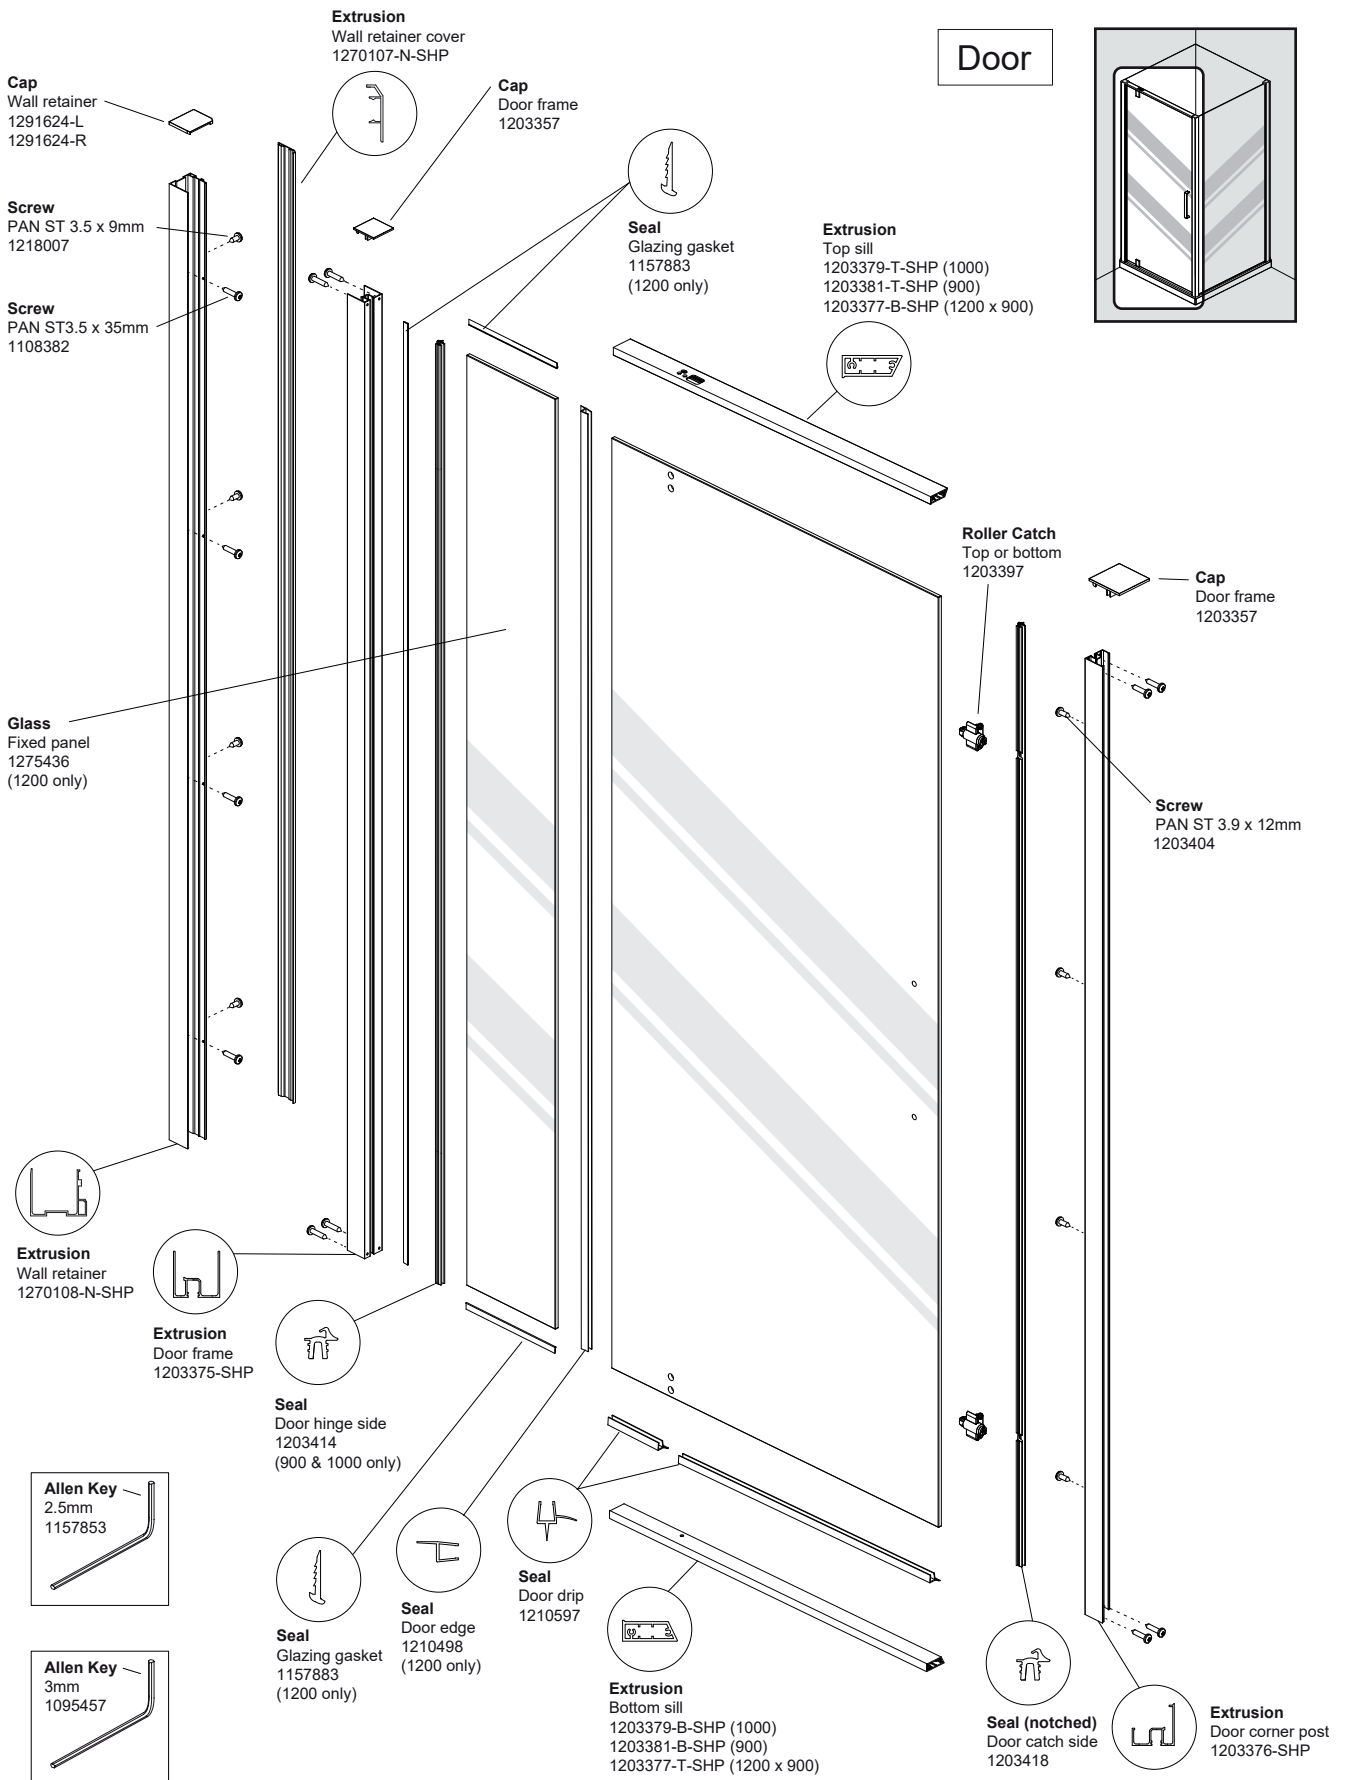

SPARE PARTS

MILANO Square

Return

MILANO Square

Handle

- Assembly with Dual handles
1210600-SHP

Allen Key
2.5mm
1157853

Hinges