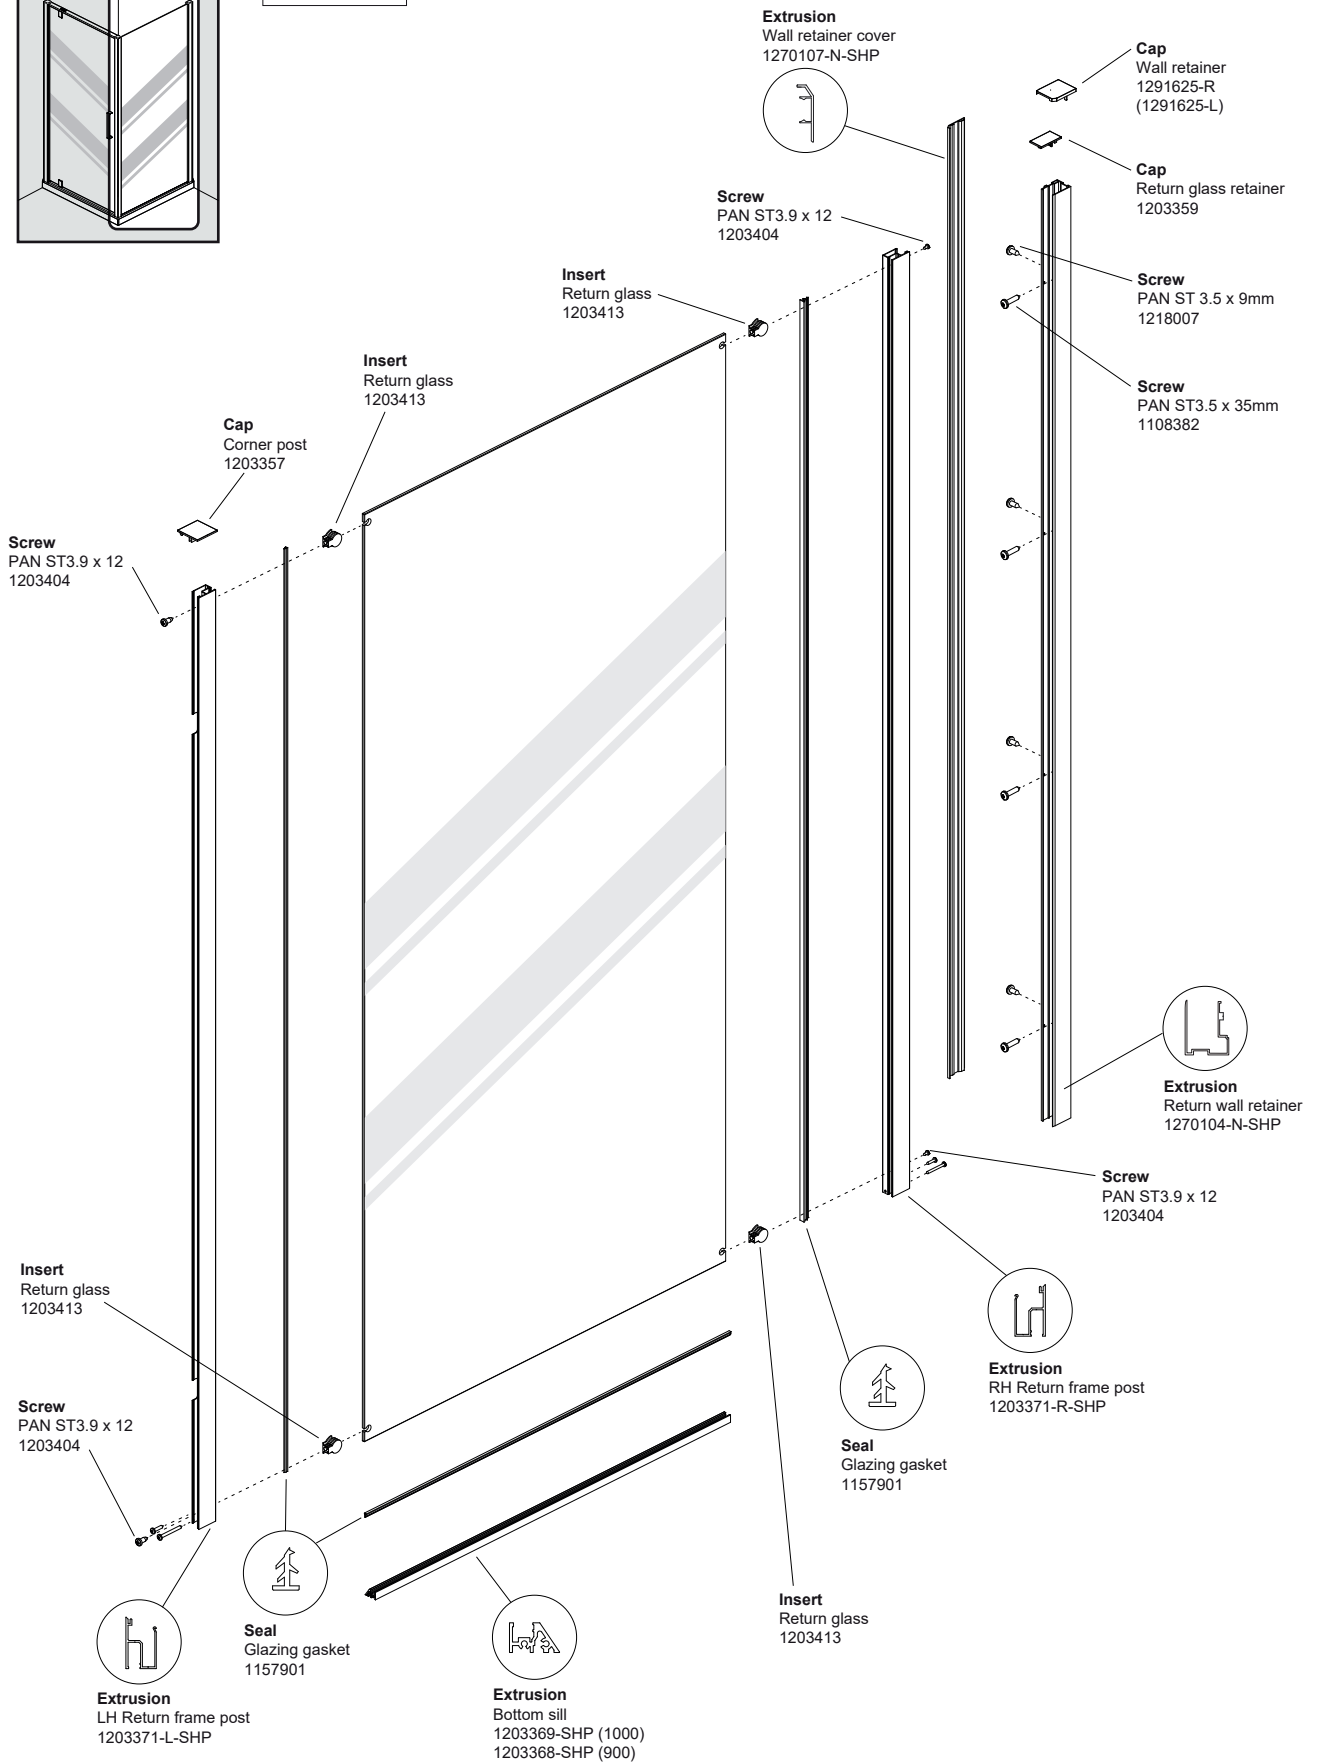

SPARE PARTS

MILANO Square

Return

MILANO Square

Handle

- Assembly with Dual handles
1210600-SHP

Allen Key
2.5mm
1157853

Hinges