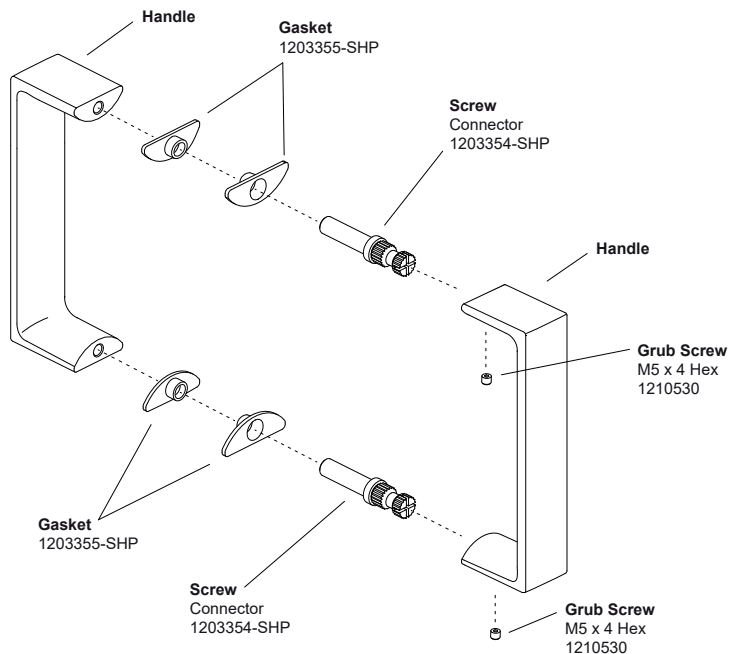

SPARE PARTS

MILANO Square

Return

MILANO Square

Handle

- Assembly with Dual handles
1210600-SHP

Allen Key
2.5mm
1157853

Hinges