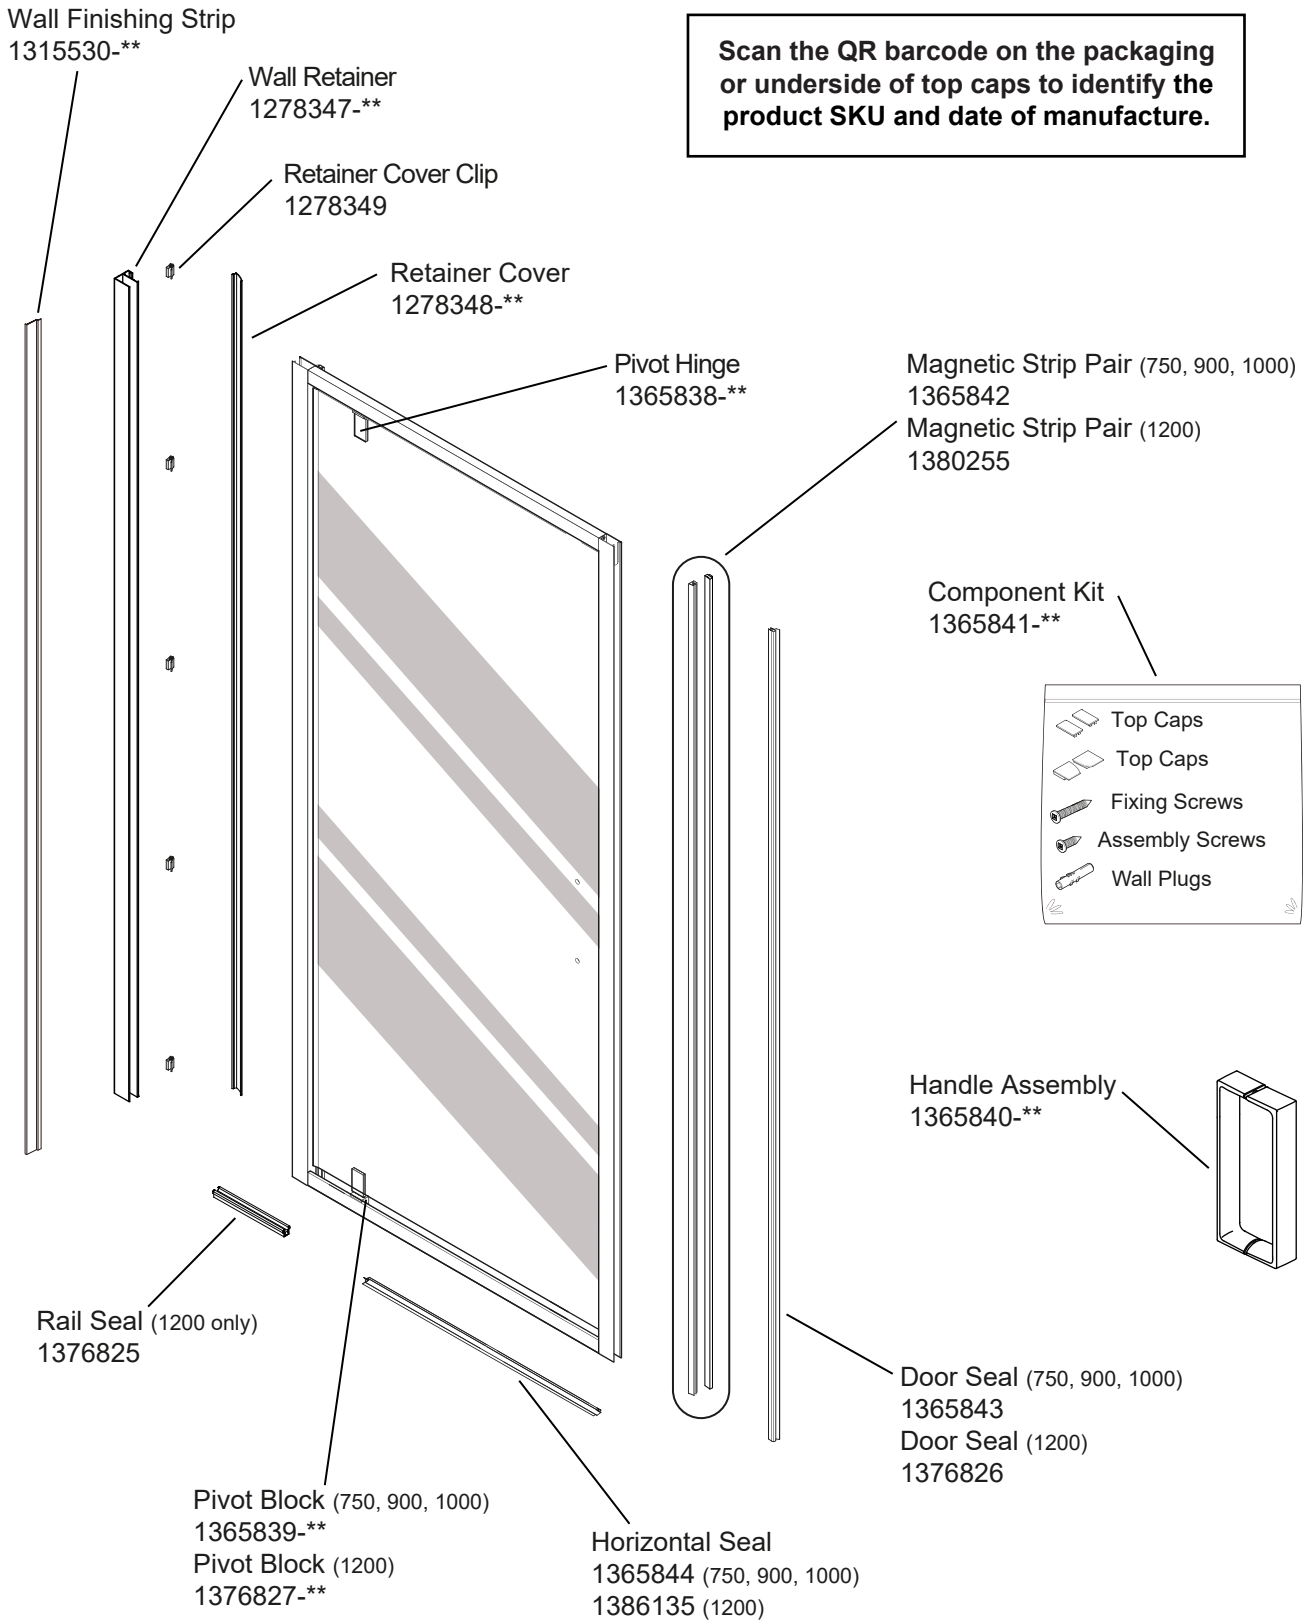

SPARE PARTS

Scan the QR barcode on the packaging or underside of top caps to identify the product SKU and date of manufacture.

** Colour code must be specified when ordering