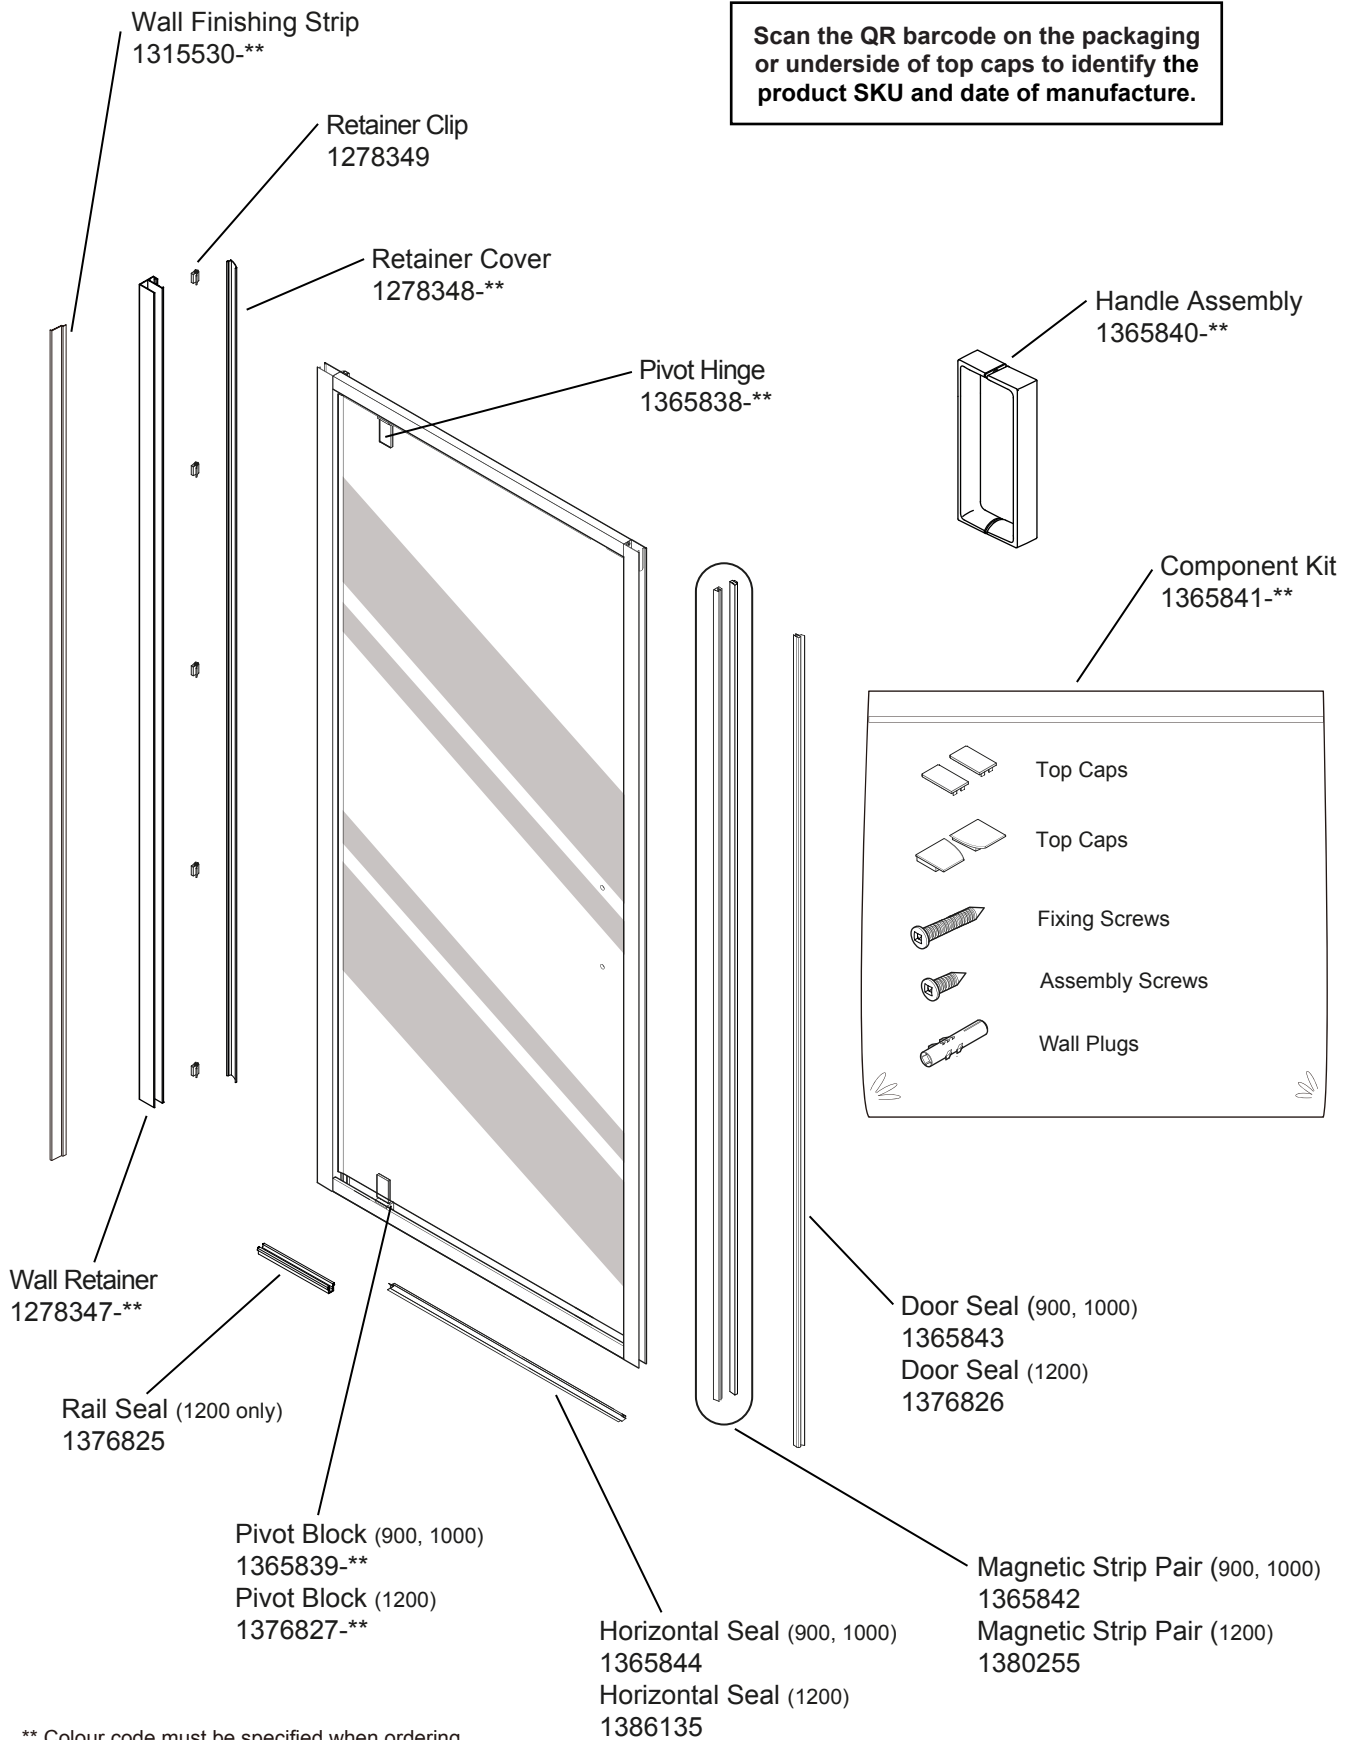

SPARE PARTS

Scan the QR barcode on the packaging or underside of top caps to identify the product SKU and date of manufacture.

** Colour code must be specified when ordering

Side Panel Fittings Kit
1348297-**

Side Panel Bottom Strip 900mm
1348296-**

Side Panel Bottom Strip 1000mm
1365845-**

** Colour code must be specified when ordering

CLEANING AND MAINTENANCE INSTRUCTIONS

Please refer to our website for cleaning instructions.