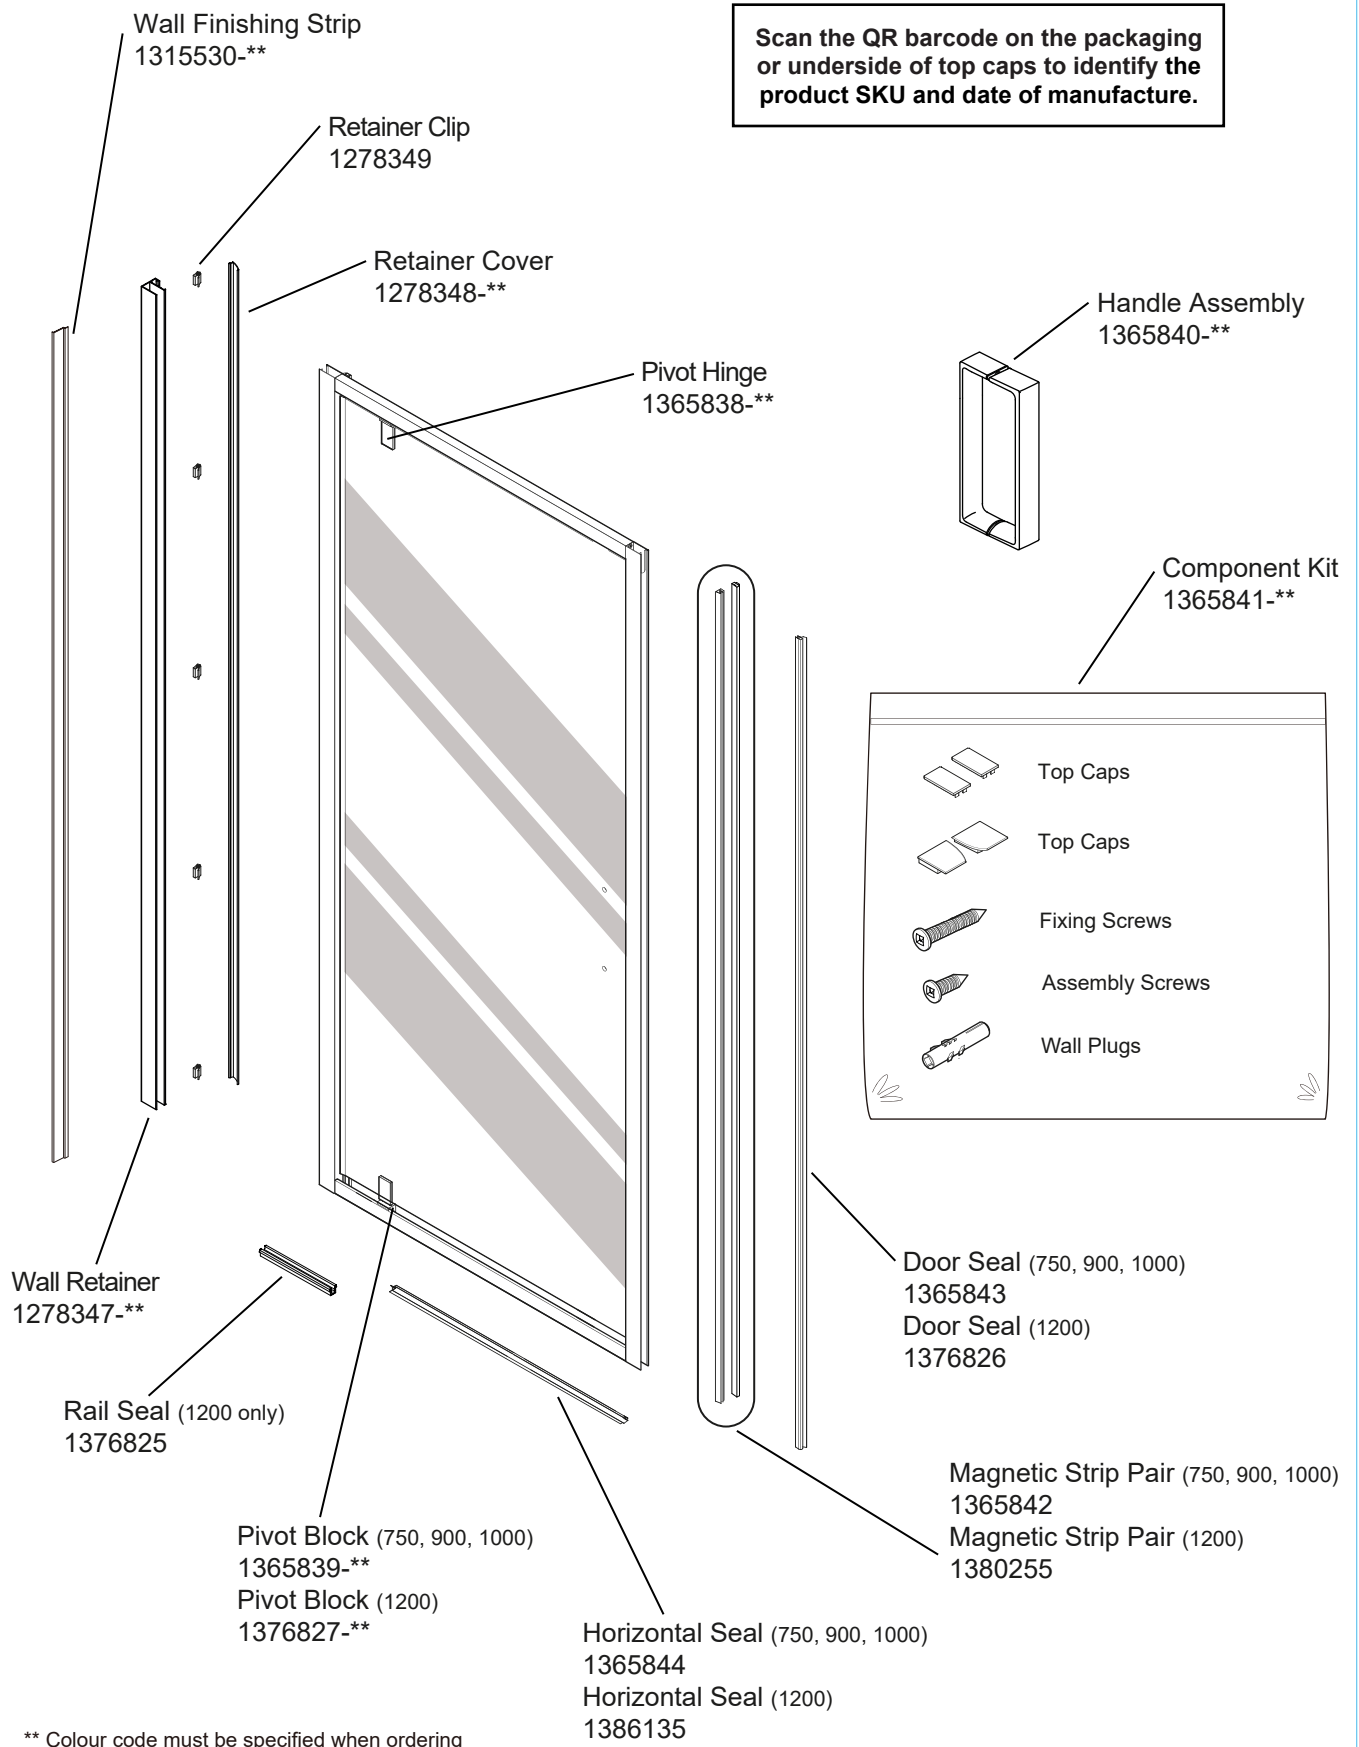

SPARE PARTS

Scan the QR barcode on the packaging or underside of top caps to identify the product SKU and date of manufacture.

** Colour code must be specified when ordering

Side Panel Fittings Kit
1348297-**

Side Panel Bottom Strip 750mm
1393098-**

Side Panel Bottom Strip 900mm
1348296-**

Side Panel Bottom Strip 1000mm
1365845-**

** Colour code must be specified when ordering

CLEANING AND MAINTENANCE INSTRUCTIONS