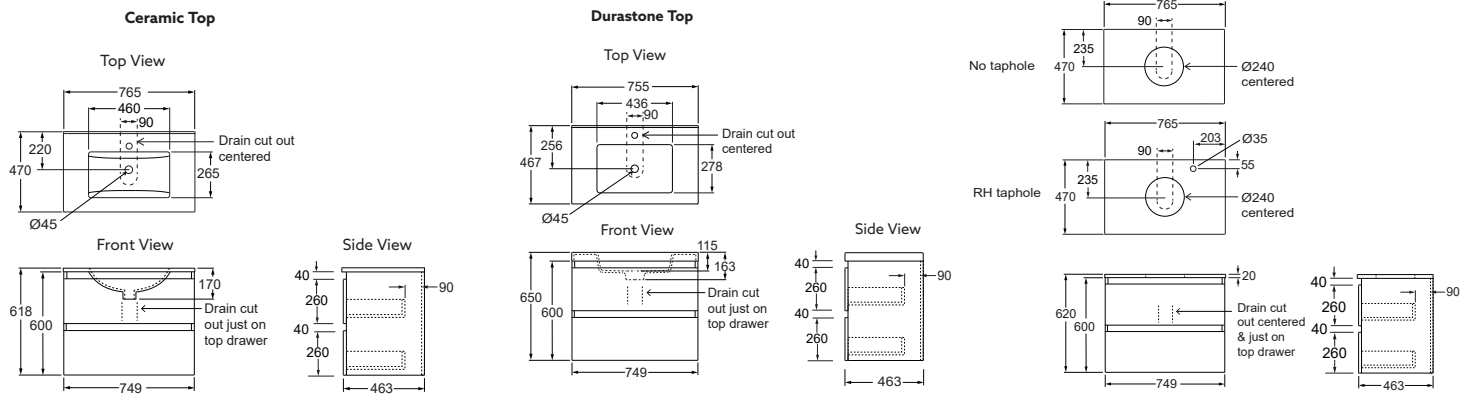

FURNITURE

VALENCIA®/ VALENCIA ELITE® 750mm Wall Hung Single Bowl/Double Drawers Vanity

With Durastone Vanity Top

With Ceramic Vanity Top

With Stone Vanity Top

Features:

- Wall-hung installation.
- 3 colour options.
- Single integrated bowl with overflow.
- One pre-drilled tap hole.
- Two spacious soft-close drawers for storage.
- Moisture resistant exterior.
- Fully enclosed rear for easy installation.

Included Components:

- Vanity cabinet.
- Vanity top.
- Chrome overflow cover.

*Tapwares and basins shown not included.

Technical Details:

Product Codes:

Product Codes:			No Tapholes	White Stone Top	Grey Stone Top	Black Stone Top
750 mm Vanity	Durastone Top	Ceramic Top	750 mm Vanity	Wall Hung	Wall Hung	Wall Hung
White	99228A-0	30028A-0	White	77228A-0S01-0	77228A-GS01-0	77228A-7S01-0
Coastal Oak	99228A-LW	30028A-LW	Coastal Oak	77228A-0S01-LW	77228A-GS01-LW	77228A-7S01-LW
Urban Oak	99228A-DW	30028A-DW	Urban Oak	77228A-0S01-DW	77228A-GS01-DW	77228A-7S01-DW

Right Tapholes	White Stone Top	Grey Stone Top	Black Stone Top
750 mm Vanity	Wall Hung	Wall Hung	Wall Hung
White	77228A-0S01R-0	77228A-GS1R-0	77228A-7S01R-0
Coastal Oak	77228A-0S01R-LW	77228A-GS1R-LW	77228A-7S01R-LW
Urban Oak	77228A-0S01R-DW	77228A-GS1R-DW	77228A-7S01R-DW