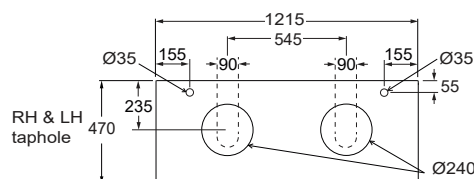

Stone Tops

Top View

Front View