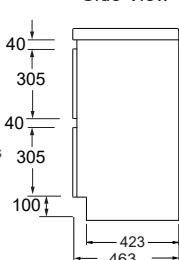

FURNITURE

VALENCIA® / VALENCIA ELITE® 1200mm Floorstanding Double Bowls/Four Drawers

*Tapwares/basins shown not included.

1. **Features:**
2. Floorstanding installation.
   - 3 colour options.
   - Double integrated bowls with overflow.
   - Two pre-drilled tap hole.
   - Four spacious soft-close drawers for storage.
   - Moisture resistant exterior.
   - Fully enclosed rear for easy installation.

1. **Colour/Finish Options:**
2. Top: White
   - Cabinet: White Coastal Oak Urban Oak

1. **Material:**
2. Top: Hardwearing Durastone®.
   - Cabinet: Particle board.
   - External surfaces: High gloss polyurethane paint (White) or timber look laminate (Coastal Oak & Urban Oak).

1. **Included Components:**
2. Vanity cabinet.
   - Vanity top.
   - Chrome overflow cover.

Technical Details:

Durastone Top

Front View

Side View

Stone Tops

Top View

Front View

Side View

Product Codes:

	Durastone Top
1200 mm Vanity	Floorstanding
White	8954A-0
Coastal Oak	8954A-LW
Urban Oak	8954A-DW

No Tapholes	White Stone Top	Grey Stone Top	Black Stone Top
1200 mm Vanity	Floorstanding	Floorstanding	Floorstanding
White	8954A-0S01-0	8954A-GS01-0	8954A-7S01-0
Coastal Oak	8954A-0S01-LW	8954A-GS01-LW	8954A-7S01-LW
Urban Oak	8954A-0S01-DW	8954A-GS01-DW	8954A-7S01-DW

Left&Right Tapholes	White Stone Top	Grey Stone Top	Black Stone Top
1200 mm Vanity	Floorstanding	Floorstanding	Floorstanding
White	8954A-0S1LR-0	8954A-GS1LR-0	8954A-7S1LR-0
Coastal Oak	8954A-0S1LR-LW	8954A-GS1LR-LW	8954A-7S1LR-LW
Urban Oak	8954A-0S1LR-DW	8954A-GS1LR-DW	8954A-7S1LR-DW

New Zealand
Kohler New Zealand Limited
0800 100 382
info@englefield.co.nz
englefield.co.nz

Australia
englefield.com

All measurements shown are in millimetres.
Sizes are approximate.

November 2023
1564367-A04-C