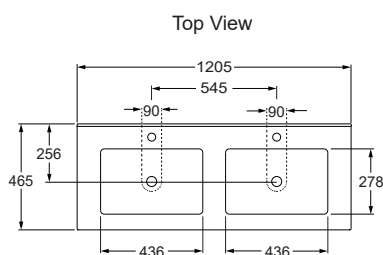

FURNITURE

VALENCIA® / VALENCIA ELITE® 1200mm Floorstanding Double Bowls/Four Drawers

*Tapwares/basins shown not included.

1. **Features:**
2. Floorstanding installation.
   - 3 colour options.
   - Double integrated bowls with overflow.
   - Two pre-drilled tap hole.
   - Four spacious soft-close drawers for storage.
   - Moisture resistant exterior.
   - Fully enclosed rear for easy installation.

1. **Colour/Finish Options:**
2. Top: White
   - Cabinet: White Coastal Oak Urban Oak

1. **Material:**
2. Top: Hardwearing Durastone®.
   - Cabinet: Particle board.
   - External surfaces: High gloss polyurethane paint (White) or timber look laminate (Coastal Oak & Urban Oak).

1. **Included Components:**
2. Vanity cabinet.
   - Vanity top.
   - Chrome overflow cover.

Technical Details:

Durastone Top

Front View

Side View

Stone Tops

Top View

Front View

Side View

Product Codes:

	Durastone Top
1200 mm Vanity	Floorstanding
White	8954A-0
Coastal Oak	8954A-LW
Urban Oak	8954A-DW

No Tapholes	White Stone Top	Grey Stone Top	Black Stone Top
1200 mm Vanity	Floorstanding	Floorstanding	Floorstanding
White	8954A-0S01-0	8954A-GS01-0	8954A-7S01-0
Coastal Oak	8954A-0S01-LW	8954A-GS01-LW	8954A-7S01-LW
Urban Oak	8954A-0S01-DW	8954A-GS01-DW	8954A-7S01-DW

Left&Right Tapholes	White Stone Top	Grey Stone Top	Black Stone Top
1200 mm Vanity	Floorstanding	Floorstanding	Floorstanding
White	8954A-0S1LR-0	8954A-GS1LR-0	8954A-7S1LR-0
Coastal Oak	8954A-0S1LR-LW	8954A-GS1LR-LW	8954A-7S1LR-LW
Urban Oak	8954A-0S1LR-DW	8954A-GS1LR-DW	8954A-7S1LR-DW

New Zealand
Kohler New Zealand Limited
0800 100 382
info@englefield.co.nz
englefield.co.nz

Australia
englefield.com

All measurements shown are in millimetres.
Sizes are approximate.

November 2023
1564367-A04-C