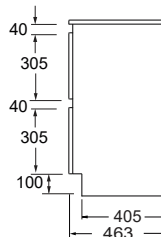

Side View

Product Codes:

	Durastone Top
1200 mm Vanity	Floorstanding
White	8954A-0
Coastal Oak	8954A-LW
Urban Oak	8954A-DW

No Tapholes	White Stone Top	Grey Stone Top	Black Stone Top
1200 mm Vanity	Floorstanding	Floorstanding	Floorstanding
White	8954A-0S01-0	8954A-GS01-0	8954A-7S01-0
Coastal Oak	8954A-0S01-LW	8954A-GS01-LW	8954A-7S01-LW
Urban Oak	8954A-0S01-DW	8954A-GS01-DW	8954A-7S01-DW

New Zealand
Kohler New Zealand Limited
 0800 100 382
 info@englefield.co.nz
 englefield.co.nz

Australia
 englefield.com

All measurements shown are in millimetres.
 Sizes are approximate.

November 2023
 1564367-A04-C