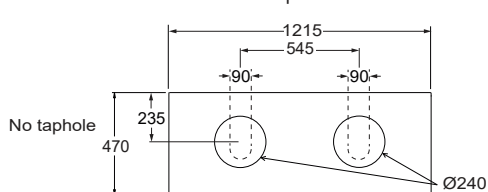

Stone Tops

Top View

Front View