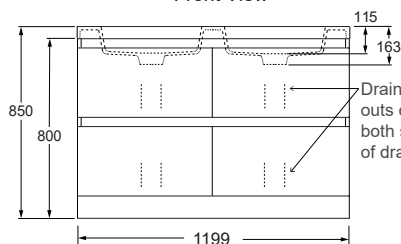

FURNITURE

VALENCIA® / VALENCIA ELITE® 1200mm Floorstanding Double Bowls/Four Drawers

*Tapwares/basins shown not included.

1. **Features:**
2. Floorstanding installation.
   - 3 colour options.
   - Double integrated bowls with overflow.
   - Two pre-drilled tap hole.
   - Four spacious soft-close drawers for storage.
   - Moisture resistant exterior.
   - Fully enclosed rear for easy installation.

1. **Colour/Finish Options:**
2. Top: White
   - Cabinet: White Coastal Oak Urban Oak

1. **Material:**
2. Top: Hardwearing Durastone®.
   - Cabinet: Particle board.
   - External surfaces: High gloss polyurethane paint (White) or timber look laminate (Coastal Oak & Urban Oak).

1. **Included Components:**
2. Vanity cabinet.
   - Vanity top.
   - Chrome overflow cover.

Technical Details:

Durastone Top

Front View

Side View

Stone Tops

Top View

Front View

Side View

Product Codes:

	Durastone Top
1200 mm Vanity	Floorstanding
White	8954A-0
Coastal Oak	8954A-LW
Urban Oak	8954A-DW

No Tapholes	White Stone Top	Grey Stone Top	Black Stone Top
1200 mm Vanity	Floorstanding	Floorstanding	Floorstanding
White	8954A-0S01-0	8954A-GS01-0	8954A-7S01-0
Coastal Oak	8954A-0S01-LW	8954A-GS01-LW	8954A-7S01-LW
Urban Oak	8954A-0S01-DW	8954A-GS01-DW	8954A-7S01-DW

Left&Right Tapholes	White Stone Top	Grey Stone Top	Black Stone Top
1200 mm Vanity	Floorstanding	Floorstanding	Floorstanding
White	8954A-0S1LR-0	8954A-GS1LR-0	8954A-7S1LR-0
Coastal Oak	8954A-0S1LR-LW	8954A-GS1LR-LW	8954A-7S1LR-LW
Urban Oak	8954A-0S1LR-DW	8954A-GS1LR-DW	8954A-7S1LR-DW

New Zealand
Kohler New Zealand Limited
0800 100 382
info@englefield.co.nz
englefield.co.nz

Australia
englefield.com

All measurements shown are in millimetres.
Sizes are approximate.

November 2023
1564367-A04-C