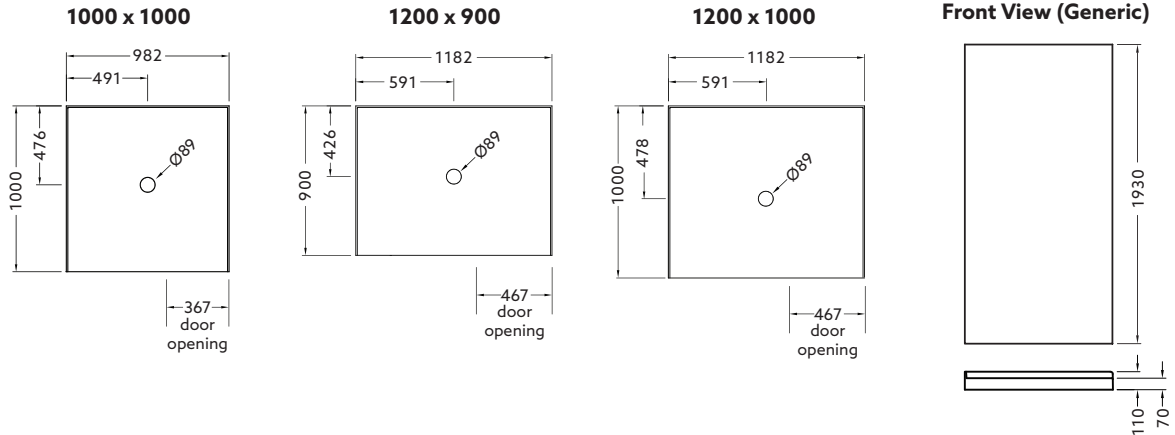

Optional Accessories

Hi-Flow Waste DN40 Outlet.

Note: Tapware and accessories illustrated in photography are not included