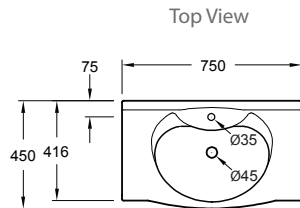

Note: Tapware as illustrated not included

Square Handle

<b>Colour/Finish</b>	White
<b>Material</b>	Durastone closed-mold composite vanity top High-gloss polyurethane paint on exterior cabinet surfaces
<b>Included Components</b>	Vanity Top 750mm Single Bowl with soap recess Cabinet Unit 750mm, 2 Door with shelf Polished Chrome Curve handles x 2
<b>Optional Upgrade</b>	Satin Chrome Square Handle Pack of 2

Product	Code
Sapphire Wall Hung Vanity - 750mm	37429A-0
Satin Chrome Square Handle Pack of 2	45317A-SP

Note: Vanity Top is pre drilled for tapware.

All measurements shown are in millimetres.  
Sizes are approximate.  
1183720-A04-B Nov 2012