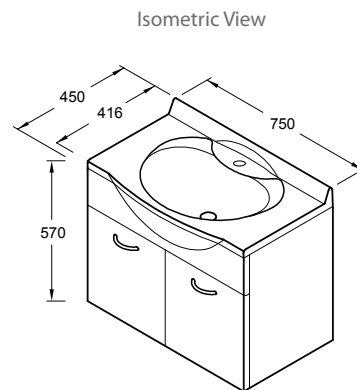

Note: Tapware as illustrated not included

Square Handle

<b>Colour/Finish</b>	White
<b>Material</b>	Durastone closed-mold composite vanity top High-gloss polyurethane paint on exterior cabinet surfaces
<b>Included Components</b>	Vanity Top 750mm Single Bowl with soap recess Cabinet Unit 750mm, 2 Door with shelf Polished Chrome Curve handles x 2
<b>Optional Upgrade</b>	Satin Chrome Square Handle Pack of 2

Product	Code
Sapphire Wall Hung Vanity - 750mm	37429A-0
Satin Chrome Square Handle Pack of 2	45317A-SP

Note: Vanity Top is pre drilled for tapware.

All measurements shown are in millimetres.  
Sizes are approximate.  
1183720-A04-B Nov 2012