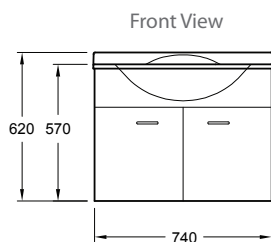

Note: Tapware as illustrated not included

Square Handle

<b>Colour/Finish</b>	White
<b>Material</b>	Durastone closed-mold composite vanity top High-gloss polyurethane paint on exterior cabinet surfaces
<b>Included Components</b>	Vanity Top 750mm Single Bowl with soap recess Cabinet Unit 750mm, 2 Door with shelf Polished Chrome Curve handles x 2
<b>Optional Upgrade</b>	Satin Chrome Square Handle Pack of 2

Product	Code
Sapphire Wall Hung Vanity - 750mm	37429A-0
Satin Chrome Square Handle Pack of 2	45317A-SP

Note: Vanity Top is pre drilled for tapware.

All measurements shown are in millimetres.  
Sizes are approximate.  
1183720-A04-B Nov 2012