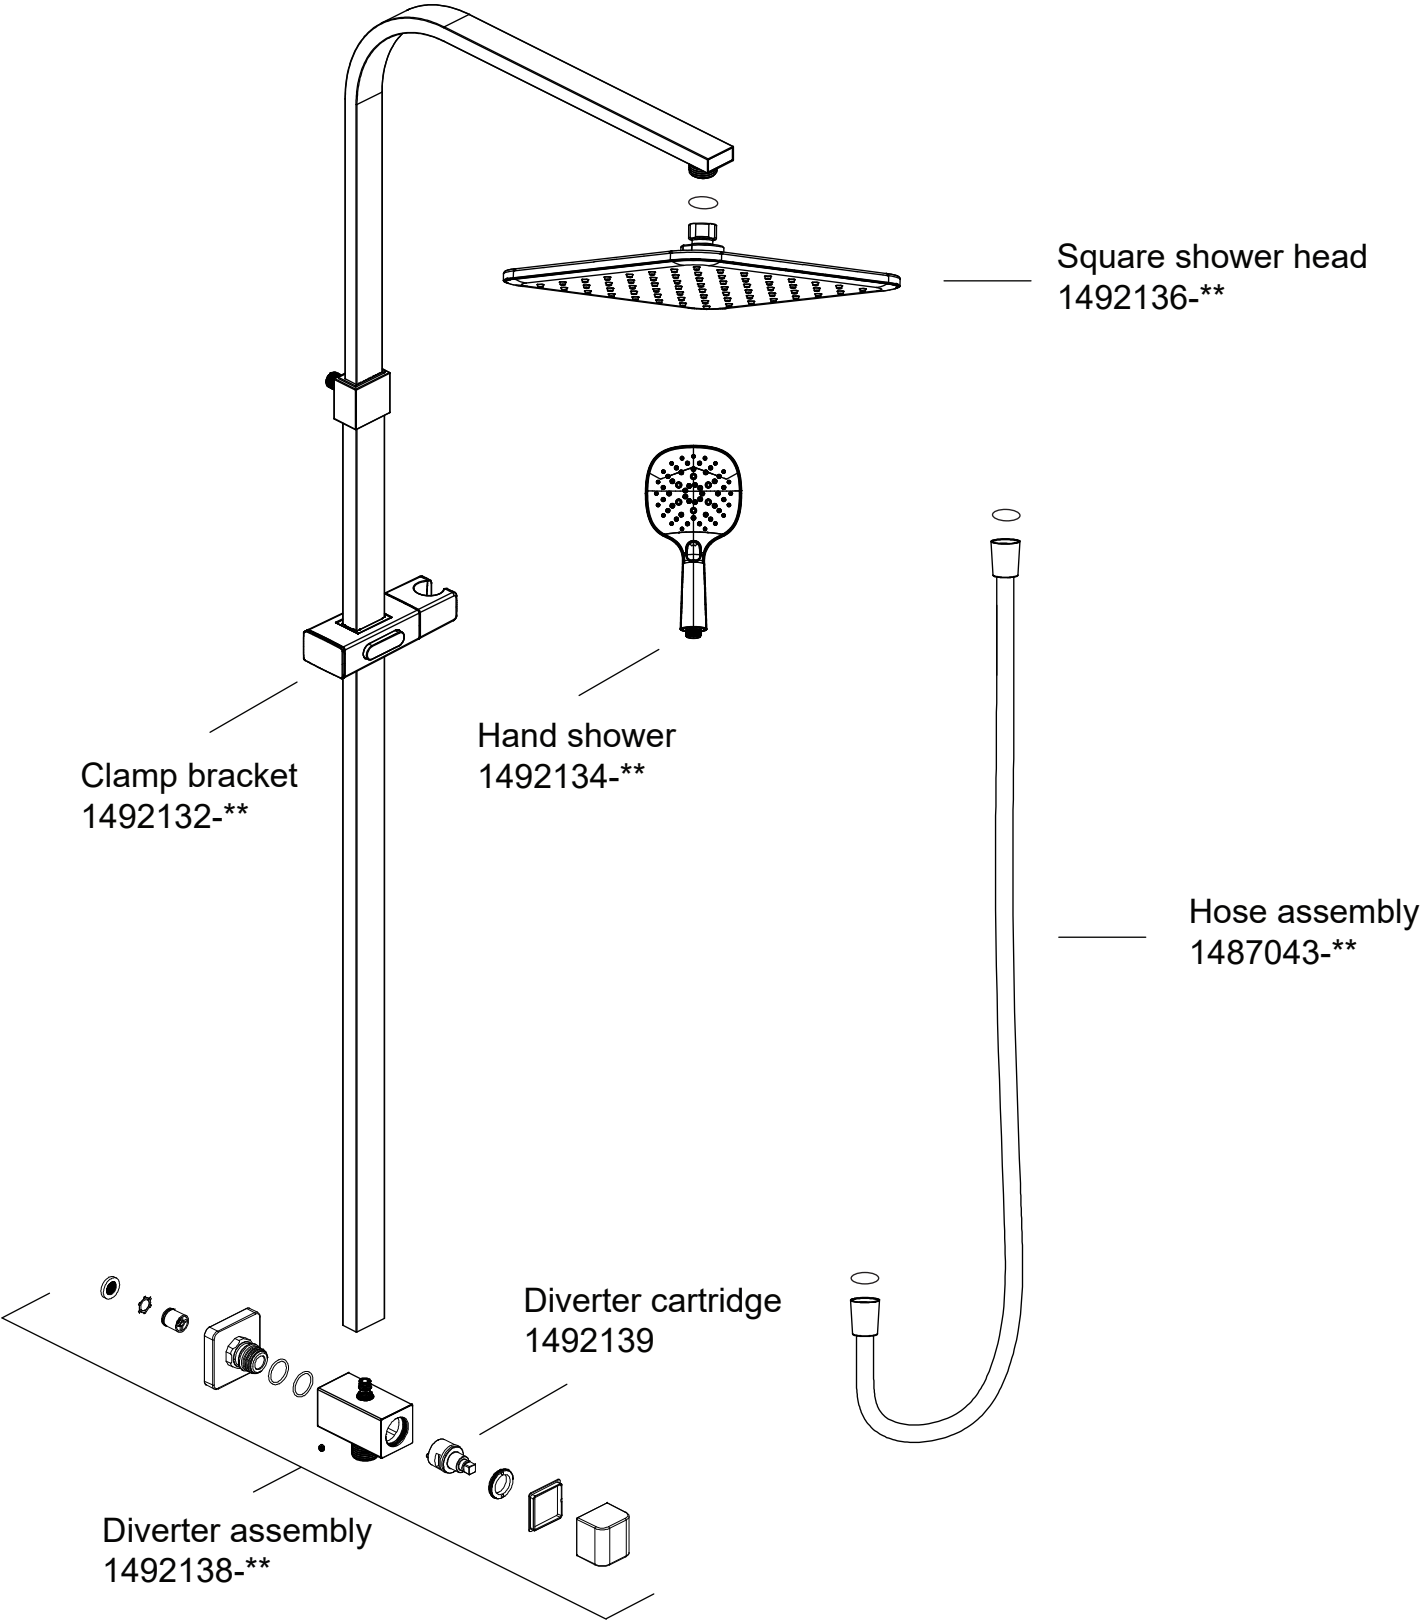

29439A- Milano Squire Shower Column

** Colour code must be specified when ordering
-CP (Polished chrome)
-BL (Matte black)
-EGN (Gunmetal)
-BN (Brushed nickel)