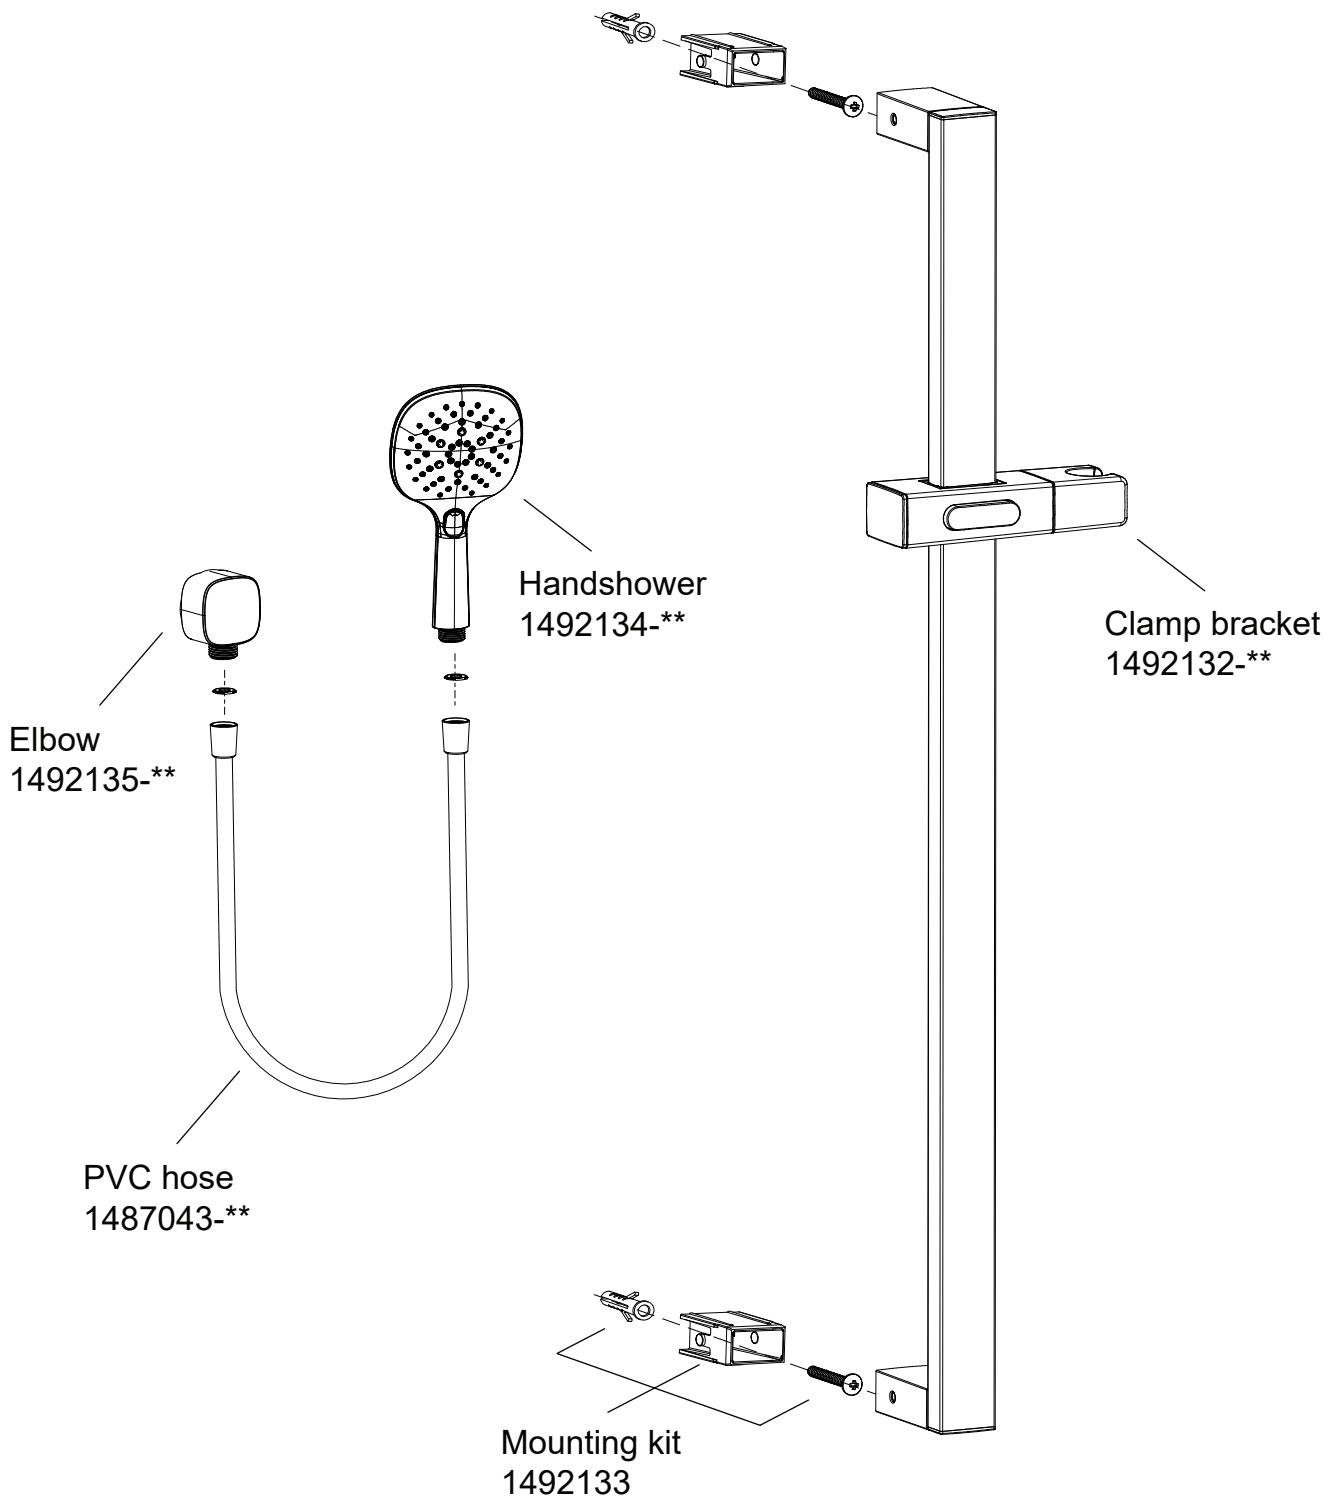

29438A - Milano Square Slide Shower

**Colour code must be specified when ordering

- CP (Polished chrome)
- BL (Matte black)
- EGN (Gunmetal)
- BN (Brushed nickel)