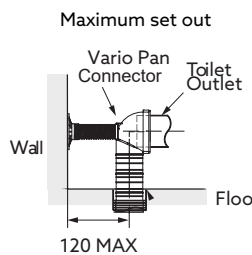

Evora Integrated Toilet Suite with D-Shape Bidet Seat

Colour/Finish • White

- Included Components**
- Electronic bidet seat with mounting kits
 - Bidet remote control & wall mount bracket
 - Evora toilet cistern 4.5/3L
 - Evora rimless toilet pan
 - Vario pan connector for S-trap
 - Fill valves & flush valve

- Toilet Set-out**
- P-trap installation: 185mm
 - S-trap installation: 90mm ~ 120mm

- Features**
- A complete, coordinated solution for modern homes, renovations, and projects
 - Rimless back-to-wall toilet design for improved hygiene and easy cleaning
 - Slim D-Shape bidet seat designed to integrate seamlessly with Evora toilet
 - Instant warm water cleansing with separate front and rear wash functions
 - Heated seat, warm air dryer, and night light for everyday comfort
 - Built-in high-hazard AVB backflow prevention on the bidet seat
 - IP Rating: IPX4, suitable for bathroom environments.

Notes:

- Must be installed with RCD or GFCI electrical protection.
- Bidet inlet water pressure range: 75kPa - 500kPa.
- Bidet inlet water temperature range: 4°C - 35°C.
- Maximum user weight 150kg.
- This bidet seat has an integral Atmospheric Vacuum Breaker (AVB) that is independently tested to & complies with AS/NZS2845.1 standard. Check with local authorities to confirm if an additional Reduced Pressure Zone Device (RPZD) is still required prior to the installation.
- Toilet installation shall comply with AS/NZS3500.2, AS/NZS3500.1 and AS/NZS6400.

Product	Code
Evora Integrated Toilet Suite with D-Shape Bidet Seat	41980A-0

*All measurements shown are in millimetres

Vario Standard Pan Connector (SKU#: 23965A-NA) S-trap Installation

Vario Long Adjustable Pan Connector * (SKU#: 77837A-NA)