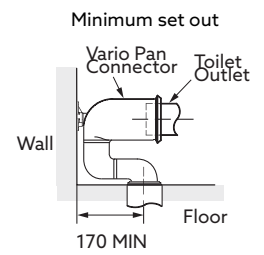

Evora Integrated Toilet Suite with D-Shape Bidet Seat

Colour/Finish • White

- Included Components**
- Electronic bidet seat with mounting kits
 - Bidet remote control & wall mount bracket
 - Evora toilet cistern 4.5/3L
 - Evora rimless toilet pan
 - Vario pan connector for S-trap
 - Fill valves & flush valve

- Toilet Set-out**
- P-trap installation: 185mm
 - S-trap installation: 90mm ~ 120mm

- Features**
- A complete, coordinated solution for modern homes, renovations, and projects
 - Rimless back-to-wall toilet design for improved hygiene and easy cleaning
 - Slim D-Shape bidet seat designed to integrate seamlessly with Evora toilet
 - Instant warm water cleansing with separate front and rear wash functions
 - Heated seat, warm air dryer, and night light for everyday comfort
 - Built-in high-hazard AVB backflow prevention on the bidet seat
 - IP Rating: IPX4, suitable for bathroom environments.

Notes:

- Must be installed with RCD or GFCI electrical protection.
- Bidet inlet water pressure range: 75kPa - 500kPa.
- Bidet inlet water temperature range: 4°C - 35°C.
- Maximum user weight 150kg.
- This bidet seat has an integral Atmospheric Vacuum Breaker (AVB) that is independently tested to & complies with AS/NZS2845.1 standard. Check with local authorities to confirm if an additional Reduced Pressure Zone Device (RPZD) is still required prior to the installation.
- Toilet installation shall comply with AS/NZS3500.2, AS/NZS3500.1 and AS/NZS6400.

Product	Code
Evora Integrated Toilet Suite with D-Shape Bidet Seat	41980A-0

*All measurements shown are in millimetres

Vario Standard Pan Connector (SKU#: 23965A-NA) S-trap Installation

Vario Long Adjustable Pan Connector * (SKU#: 77837A-NA)