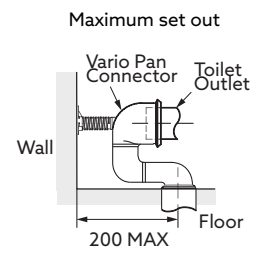

Evora Integrated Toilet Suite with D-Shape Bidet Seat

Colour/Finish • White

- Included Components**
- Electronic bidet seat with mounting kits
 - Bidet remote control & wall mount bracket
 - Evora toilet cistern 4.5/3L
 - Evora rimless toilet pan
 - Vario pan connector for S-trap
 - Fill valves & flush valve

- Toilet Set-out**
- P-trap installation: 185mm
 - S-trap installation: 90mm ~ 120mm

- Features**
- A complete, coordinated solution for modern homes, renovations, and projects
 - Rimless back-to-wall toilet design for improved hygiene and easy cleaning
 - Slim D-Shape bidet seat designed to integrate seamlessly with Evora toilet
 - Instant warm water cleansing with separate front and rear wash functions
 - Heated seat, warm air dryer, and night light for everyday comfort
 - Built-in high-hazard AVB backflow prevention on the bidet seat
 - IP Rating: IPX4, suitable for bathroom environments.

Notes:

- Must be installed with RCD or GFCI electrical protection.
- Bidet inlet water pressure range: 75kPa - 500kPa.
- Bidet inlet water temperature range: 4°C - 35°C.
- Maximum user weight 150kg.
- This bidet seat has an integral Atmospheric Vacuum Breaker (AVB) that is independently tested to & complies with AS/NZS2845.1 standard. Check with local authorities to confirm if an additional Reduced Pressure Zone Device (RPZD) is still required prior to the installation.
- Toilet installation shall comply with AS/NZS3500.2, AS/NZS3500.1 and AS/NZS6400.

Product	Code
Evora Integrated Toilet Suite with D-Shape Bidet Seat	41980A-0

*All measurements shown are in millimetres

Vario Standard Pan Connector (SKU#: 23965A-NA) S-trap Installation

Vario Long Adjustable Pan Connector * (SKU#: 77837A-NA)