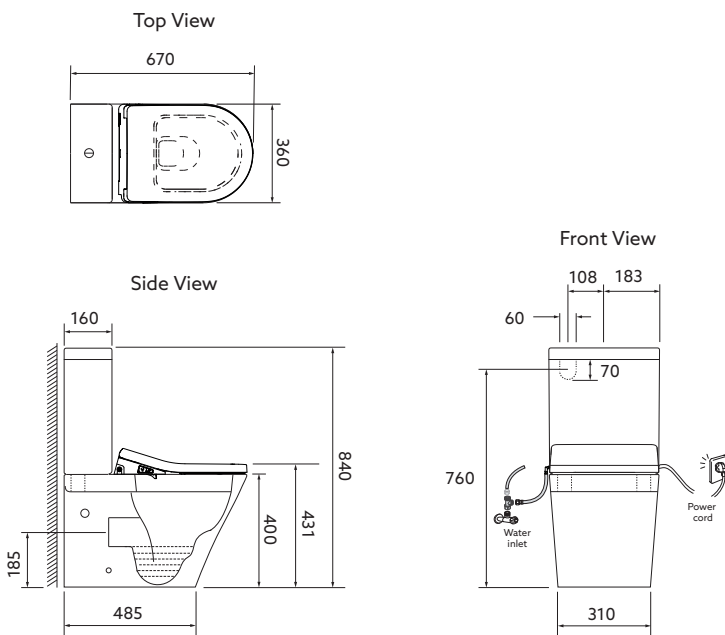

Evora Integrated Toilet Suite with D-Shape Bidet Seat

Colour/Finish • White

- Included Components**
- Electronic bidet seat with mounting kits
 - Bidet remote control & wall mount bracket
 - Evora toilet cistern 4.5/3L
 - Evora rimless toilet pan
 - Vario pan connector for S-trap
 - Fill valves & flush valve

- Toilet Set-out**
- P-trap installation: 185mm
 - S-trap installation: 90mm ~ 120mm

- Features**
- A complete, coordinated solution for modern homes, renovations, and projects
 - Rimless back-to-wall toilet design for improved hygiene and easy cleaning
 - Slim D-Shape bidet seat designed to integrate seamlessly with Evora toilet
 - Instant warm water cleansing with separate front and rear wash functions
 - Heated seat, warm air dryer, and night light for everyday comfort
 - Built-in high-hazard AVB backflow prevention on the bidet seat
 - IP Rating: IPX4, suitable for bathroom environments.

Notes:

- Must be installed with RCD or GFCI electrical protection.
- Bidet inlet water pressure range: 75kPa - 500kPa.
- Bidet inlet water temperature range: 4°C - 35°C.
- Maximum user weight 150kg.
- This bidet seat has an integral Atmospheric Vacuum Breaker (AVB) that is independently tested to & complies with AS/NZS2845.1 standard. Check with local authorities to confirm if an additional Reduced Pressure Zone Device (RPZD) is still required prior to the installation.
- Toilet installation shall comply with AS/NZS3500.2, AS/NZS3500.1 and AS/NZS6400.

Product	Code
Evora Integrated Toilet Suite with D-Shape Bidet Seat	41980A-0

*All measurements shown are in millimetres

Vario Standard Pan Connector (SKU#: 23965A-NA) S-trap Installation

Vario Long Adjustable Pan Connector * (SKU#: 77837A-NA)