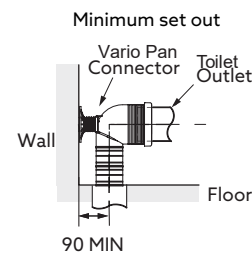

Evora Integrated Toilet Suite with D-Shape Bidet Seat

Colour/Finish • White

- Included Components**
- Electronic bidet seat with mounting kits
 - Bidet remote control & wall mount bracket
 - Evora toilet cistern 4.5/3L
 - Evora rimless toilet pan
 - Vario pan connector for S-trap
 - Fill valves & flush valve

- Toilet Set-out**
- P-trap installation: 185mm
 - S-trap installation: 90mm ~ 120mm

- Features**
- A complete, coordinated solution for modern homes, renovations, and projects
 - Rimless back-to-wall toilet design for improved hygiene and easy cleaning
 - Slim D-Shape bidet seat designed to integrate seamlessly with Evora toilet
 - Instant warm water cleansing with separate front and rear wash functions
 - Heated seat, warm air dryer, and night light for everyday comfort
 - Built-in high-hazard AVB backflow prevention on the bidet seat
 - IP Rating: IPX4, suitable for bathroom environments.

Notes:

- Must be installed with RCD or GFCI electrical protection.
- Bidet inlet water pressure range: 75kPa - 500kPa.
- Bidet inlet water temperature range: 4°C - 35°C.
- Maximum user weight 150kg.
- This bidet seat has an integral Atmospheric Vacuum Breaker (AVB) that is independently tested to & complies with AS/NZS2845.1 standard. Check with local authorities to confirm if an additional Reduced Pressure Zone Device (RPZD) is still required prior to the installation.
- Toilet installation shall comply with AS/NZS3500.2, AS/NZS3500.1 and AS/NZS6400.

Product	Code
Evora Integrated Toilet Suite with D-Shape Bidet Seat	41980A-0

*All measurements shown are in millimetres

Vario Standard Pan Connector (SKU#: 23965A-NA) S-trap Installation

Vario Long Adjustable Pan Connector * (SKU#: 77837A-NA)