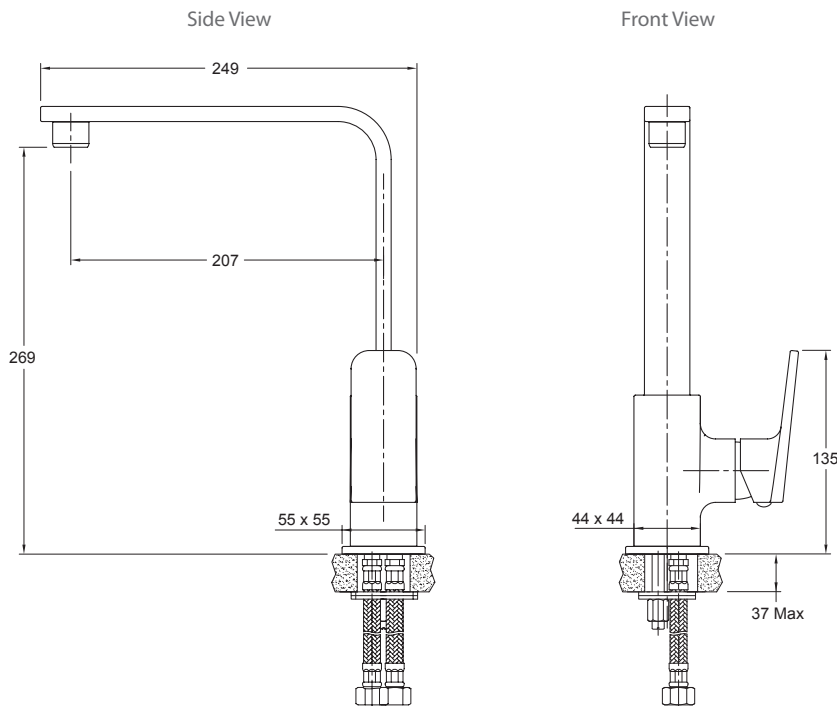

**Colour/Finish**

Polished chrome.

**Material**

Metal construction.

**Included Components**

- Fitting kit.
- Braided hoses.

MAINS PRESSURE  
WELS RATING  
(4 Star, 7.5L / min)

**Technical Details**

Product Codes	
Milano - Kitchen Mixer	97515A-CP

Trusted in New Zealand Since 1982

**New Zealand**

133 Diana Drive, Glenfield, Auckland, New Zealand  
 PO Box 100-146 NSMC, Auckland, 0745  
 Ph: 0800 100 382 Fax: 0800 66 44 88  
 www.Englefield.co.nz

All measurements shown are in millimetres.  
 Sizes are approximate.

July 2018  
 1260246-A04-B