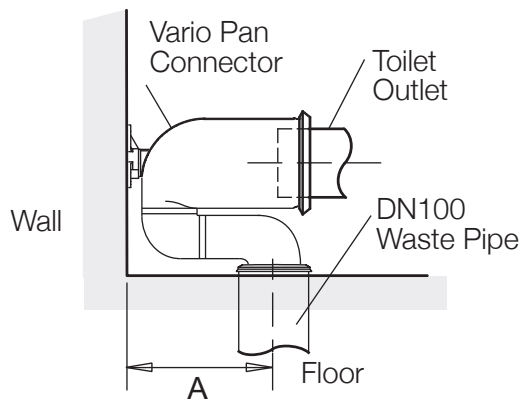

SKU: 77837A-NA

Currently used on:

- Milano
- Tuscano

Large Vario pan connector S-Trap installation

Minimum set out

Maximum set out

SETOUTS:

	A	B
Milano	160	240
Tuscano	160	240

All measurements shown are in millimetres.
 Sizes are approximate.
 1274107-C
 September 2017

Trusted in New Zealand
 Since 1982

New Zealand
 133 Diana Drive, Glenfield, Auckland, New Zealand
 PO Box 100-146 NSMC, Auckland
 Ph: 0800 100 382 Fax: 0800 66 44 88
 www.engefield.co.nz