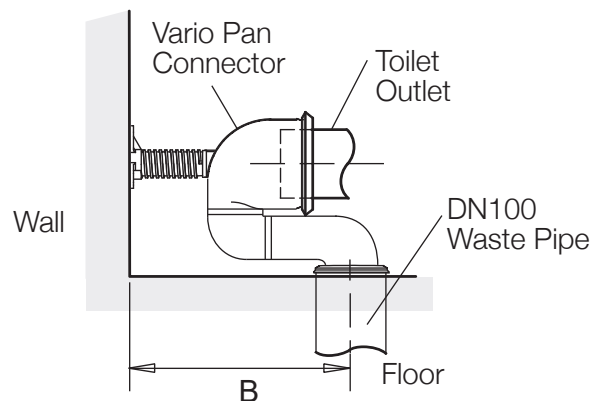

SKU: 77837A-NA

Currently used on:

- Milano
- Tuscano

Large Vario pan connector S-Trap installation

Minimum set out

Maximum set out

SETOUTS:

	A	B
Milano	160	240
Tuscano	160	240

All measurements shown are in millimetres.
 Sizes are approximate.
 1274107-C
 September 2017

Trusted in New Zealand
 Since 1982

New Zealand
 133 Diana Drive, Glenfield, Auckland, New Zealand
 PO Box 100-146 NSMC, Auckland
 Ph: 0800 100 382 Fax: 0800 66 44 88
 www.engefield.co.nz