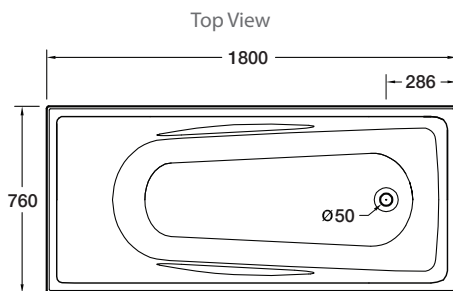

All measurements shown are in millimetres.
Sizes are approximate.
1259192-A04-B Nov 2015

Australia
PO Box 257, Regents Park,
NSW 2143, Australia
Ph: 1800 ENGLEFIELD (1800 364 533)
www.engagefield.com

New Zealand
133 Diana Drive, Glenfield, Auckland, New Zealand
PO Box 100-146 NSMC, Auckland, 0745
Ph: 0800 100 382 Fax: 0800 66 44 88
www.engagefield.co.nz