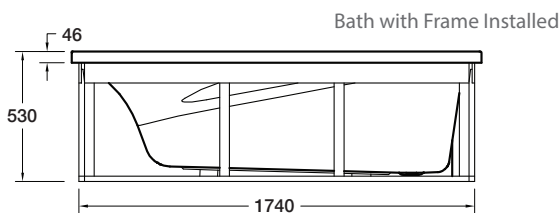

All measurements shown are in millimetres.
Sizes are approximate.
1259192-A04-B Nov 2015

Australia
PO Box 257, Regents Park,
NSW 2143, Australia
Ph: 1800 ENGLEFIELD (1800 364 533)
www.engagefield.com

New Zealand
133 Diana Drive, Glenfield, Auckland, New Zealand
PO Box 100-146 NSMC, Auckland, 0745
Ph: 0800 100 382 Fax: 0800 66 44 88
www.engagefield.co.nz