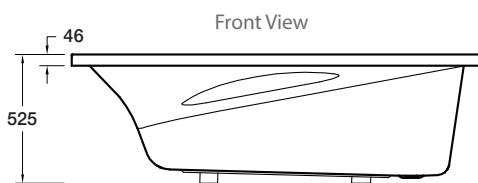

All measurements shown are in millimetres.
Sizes are approximate.
1259192-A04-B Nov 2015