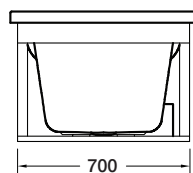

Colour/Finish

White

Material

Duracryl® Acrylic.

Included Components

Acrylic bath.

Optional Accessories

- Flat pack timber frame
- Englefield 40mm pop-up bath waste
- Englefield 40mm pop-up bath waste & overflow
- Studio pillow (charcoal)

Size	External Dimensions (mm)			Internal Dimensions (mm)			Volume (L)
	Length	Width	Depth	Max Bathing Depth	Seating Base Width	Base Length	Full Capacity
Studio II 1800 Rectangular Bath	1800	760	525	500	490	1350	420

Product	Part Number
Bath	99796A-0
40mm Pop-up Bath Waste	99329A-CP
40mm Pop-up Bath Waste & Overflow	99330A-CP
Flat Pack Timber Frame	1141305
Studio Pillow (Charcoal)	1092A-58

All measurements shown are in millimetres.
 Sizes are approximate.
 1259192-A04-B Nov 2015