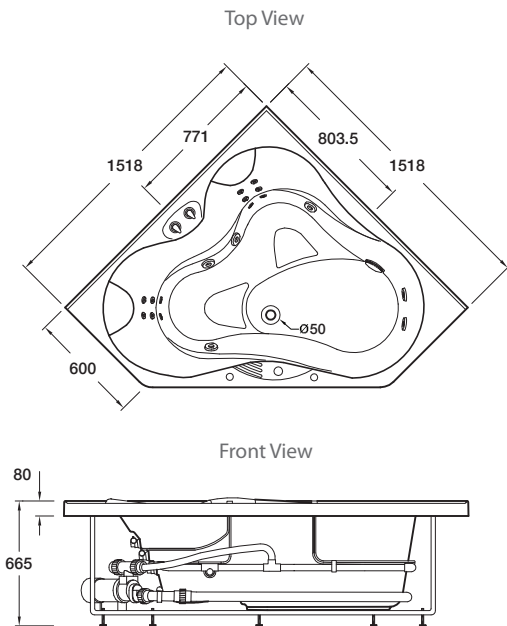

Evora™ Hydrotherapy Massage Corner Spa Bath

Spaciously sculptured to provide side-by-side bathing, the Evora corner spa bath provides relaxing and invigorating hydrotherapy massage. This spa features a total of 18 adjustable jets, integral soft headrests and contoured seating.

- Colour/Finish** White
- Material** Duracryl® Acrylic
- Fittings** Chrome jets
Chrome diverter valves
Chrome suction cover
- Controls** Electronic switch. Manual airflow control and diverter valves
- Pump** Hot
- Number of Jets** 18 adjustable jets: 12 recessed back jets, 4 rotary jets and 2 body jets
- Included Components** Steel support frame with adjustable feet
Bodyguard® safety valve
Removable recessed pillows (Charcoal) x 2

Size	External Dimensions (mm)			Internal Dimensions (mm)			Volume (L)
	Length	Width	Depth	Max Bathing Depth	Seating Base Width	Base Length	Full Capacity
1520 x 1520mm	1518	600	665	560	480	1290	440

Product	1520 x 1520mm
Pump Access AB	11207A-CA1-0
Pump Access C	11207A-CA3-0

All measurements shown are in millimetres.
Sizes are approximate.
1183737-A04-B Nov 2012

New Zealand
133 Diana Drive, Glenfield, Auckland, New Zealand
PO Box 100-146 NSMC, Auckland, 0745
Ph: 0800 100 382 Fax: 0800 66 44 88
www.Englefield.co.nz