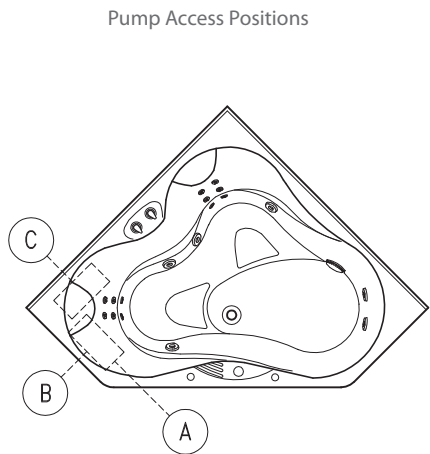

Evora™ Hydrotherapy Massage Corner Spa Bath

Spaciously sculptured to provide side-by-side bathing, the Evora corner spa bath provides relaxing and invigorating hydrotherapy massage. This spa features a total of 18 adjustable jets, integral soft headrests and contoured seating.

- Colour/Finish** White
- Material** Duracryl® Acrylic
- Fittings** Chrome jets
Chrome diverter valves
Chrome suction cover
- Controls** Electronic switch. Manual airflow control and diverter valves
- Pump** Hot
- Number of Jets** 18 adjustable jets: 12 recessed back jets, 4 rotary jets and 2 body jets
- Included Components** Steel support frame with adjustable feet
Bodyguard® safety valve
Removable recessed pillows (Charcoal) x 2

Size	External Dimensions (mm)			Internal Dimensions (mm)			Volume (L)
	Length	Width	Depth	Max Bathing Depth	Seating Base Width	Base Length	Full Capacity
1520 x 1520mm	1518	600	665	560	480	1290	440

Product	1520 x 1520mm
Pump Access AB	11207A-CA1-0
Pump Access C	11207A-CA3-0