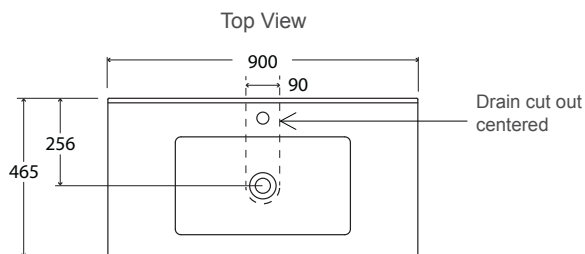

Valencia™ 900mm Single Drawer Vanity

Neat and compact, with a deep, partitioned drawer providing functional storage and generous bench space for day to day items.

Features

- Wall-hung.
- 3 colour options.
- Optional coloured insert strips for white cabinet.
- Single integrated bowl with overflow.
- One pre-drilled tap hole.
- One spacious deep soft-close drawer.
- Two sets of partitions for keeping tall products standing upright & organised.
- Moisture resistant exterior.
- Fully enclosed rear for easy installation.

Colour/Finish Options

- Top:  White
- Cabinet:  White  Salty Elm  Scorched Oak
- Inserts:  Double Silver  Salty Elm  Scorched Oak

Material

- Top: Hardwearing Durastone™.
- Cabinet: High gloss polyurethane paint (White & double silver) or wood veneer (Salty Elm & Scorched Oak) on particle board.

Included Components

- Vanity cabinet.
- Vanity top.
- Chrome overflow cover

Technical Details

Front View

Side View

Product Codes			
900mm Vanity	Wall Hung	Optional Inserts (For white vanity only)	
White	77299A-0	Double Silver	99767A-1D-SH
Salty Elm	77299A-LW	Salty Elm	99775A-1D-LW
Scorched Oak	77299A-DW	Scorched Oak	99771A-1D-DW