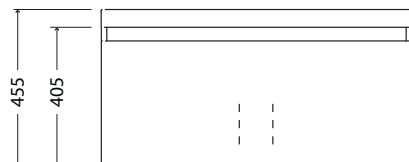

Included Components

- Vanity cabinet.
- Vanity top.
- Chrome overflow cover

Technical Details

Front View

Side View

Product Codes			
900mm Vanity	Wall Hung	Optional Inserts (For white vanity only)	
White	77299A-0	Double Silver	99767A-1D-SH
Salty Elm	77299A-LW	Salty Elm	99775A-1D-LW
Scorched Oak	77299A-DW	Scorched Oak	99771A-1D-DW