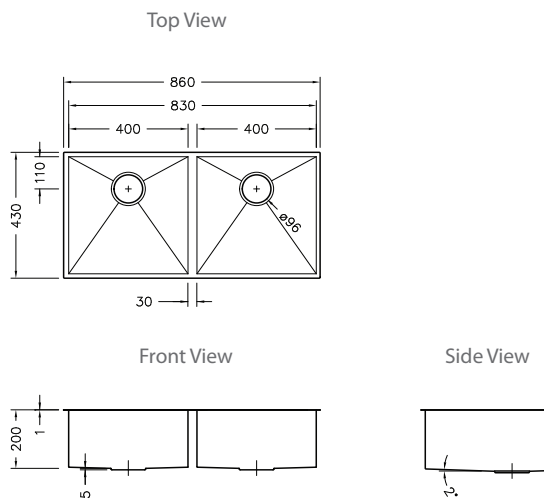

Cabriole Kitchen Sink - Double Bowl

Crisp, geometric design with '90° square corner' bowls, all produced from high quality, brushed stainless. Bowls are 1mm thickness.

- | | |
|----------------------------|--|
| Features | <ul style="list-style-type: none"> - Double Bowl Sink. - Undercounter installation. - Overflow. - Noise dampening liner. |
| Colour/Finish | Brushed stainless steel. |
| Material | 1mm thick grade 304 stainless steel construction . |
| Included Components | <ul style="list-style-type: none"> - Stainless steel sink. - 2 wastes. - Fixing kit. |

Technical Details

Product	Product Code
Cabriole kitchen sink - Double Bowl	72073A-S-NA

Trusted in New Zealand Since 1982

New Zealand
 133 Diana Drive, Glenfield, Auckland, New Zealand
 PO Box 100-146 NSMC, Auckland, 0745
 Ph: 0800 100 382 Fax: 0800 66 44 88
www.Englefield.co.nz

All measurements shown are in millimetres.
 Sizes are approximate.

Mar 2014
 1221106-A04-B