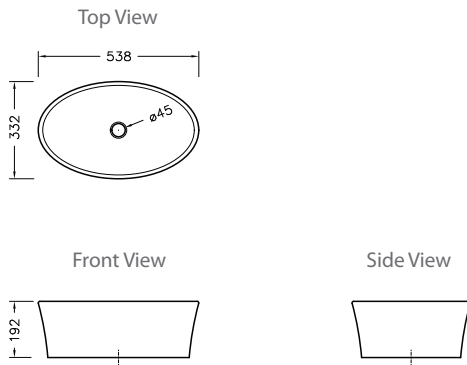

Technical Details

Product	Product Code
Tuscano countertop basin	11022A-0

Trusted in New Zealand Since 1982

New Zealand
133 Diana Drive, Glenfield, Auckland, New Zealand
PO Box 100-146 NSMC, Auckland, 0745
Ph: 0800 100 382 Fax: 0800 66 44 88
www.Englefield.co.nz

All measurements shown are in millimetres.
Sizes are approximate.

Dec 2013
1229675-A04-A