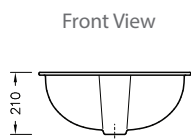

## Valencia™ Self-Rimming Basin

Timeless design with generous wash bowl and wide tap landing for extra storage space.

<b>Features</b>	- Single tap hole - Self-rimming installation - Low profile - Overflow
<b>Colour/Finish</b>	White
<b>Material</b>	Ceramic
<b>Weight</b>	10.4Kg
<b>Included Components</b>	Valencia self-rimming basin

### Technical Details

Product	Product Code
Valencia self-rimming basin - 1 tap hole	1129A-1-0

Trusted in New Zealand Since 1982

**New Zealand**  
 133 Diana Drive, Glenfield, Auckland, New Zealand  
 PO Box 100-146 NSMC, Auckland, 0745  
 Ph: 0800 100 382 Fax: 0800 66 44 88  
[www.Englefield.co.nz](http://www.Englefield.co.nz)

All measurements shown are in millimetres.  
 Sizes are approximate.

Feb 2015  
 1229676-A04-B