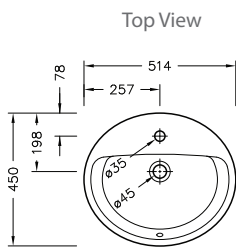

## Valencia™ Self-Rimming Basin

Timeless design with generous wash bowl and wide tap landing for extra storage space.

<b>Features</b>	- Single tap hole - Self-rimming installation - Low profile - Overflow
<b>Colour/Finish</b>	White
<b>Material</b>	Ceramic
<b>Weight</b>	10.4Kg
<b>Included Components</b>	Valencia self-rimming basin

### Technical Details

Product	Product Code
Valencia self-rimming basin - 1 tap hole	1129A-1-0

Trusted in New Zealand Since 1982

**New Zealand**  
 133 Diana Drive, Glenfield, Auckland, New Zealand  
 PO Box 100-146 NSMC, Auckland, 0745  
 Ph: 0800 100 382 Fax: 0800 66 44 88  
[www.Englefield.co.nz](http://www.Englefield.co.nz)

All measurements shown are in millimetres.  
 Sizes are approximate.

Feb 2015  
 1229676-A04-B