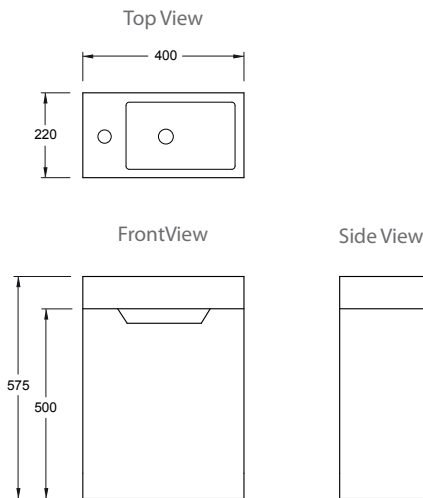

Sapphire Mini Vanity - 400mm

The baby of the Sapphire range, this compact vanity is the perfect answer for a powder room or small ensuite where space is critical. Neat, tidy and small, but still a functional and practical solution.

- | | |
|----------------------------|--|
| Features | <ul style="list-style-type: none"> - Single tap hole. Left or right hand position. - Left or right hand door hinge. - Wall hung installation. - Fully enclosed rear. - Overflow - Single shelf |
| Colour/Finish | Gloss White |
| Material | <ul style="list-style-type: none"> - Top: Moulded resin. - Vanity: MDF with exterior surfaces coated in Polyurethane painted. |
| Included Components | <ul style="list-style-type: none"> - Vanity top - Cabinet - Shelf |

Technical Details

Product	Product Codes
400mm Sapphire Mini Vanity - LH Door Hinge	99287A-1-0
400mm Sapphire Mini Vanity - RH Door Hinge	99217A-1-0

Trusted in New Zealand Since 1982

New Zealand
 133 Diana Drive, Glenfield, Auckland, New Zealand
 PO Box 100-146 NSMC, Auckland, 0745
 Ph: 0800 100 382 Fax: 0800 66 44 88
www.Englefield.co.nz

All measurements shown are in millimetres.
 Sizes are approximate.

Feb 2014
 1232939-A04-A