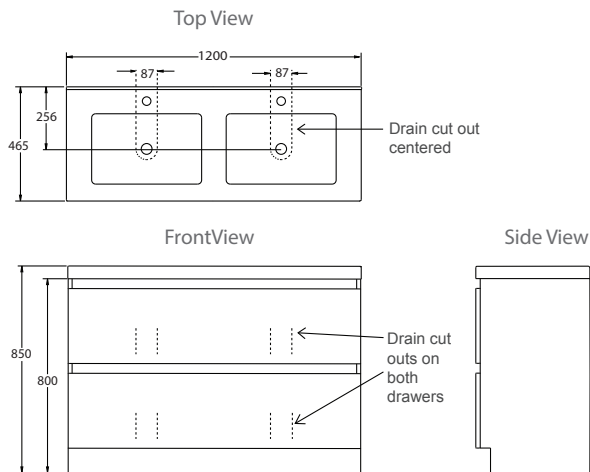

Valencia™ Vanity - 1200mm Double Bowl

The largest vanity in the range providing extra bench space for bathroom necessities.

Floor standing

Wall hung

Features

- Floor-standing or wall-hung.
- Two integrated bowls with overflows.
- Two pre-drilled tap holes.
- Four spacious soft-close drawers for storage.
- Moisture resistant exterior.
- Fully enclosed rear for easy installation.
- Optional drawer inset strips: Double Silver, Scorched Oak or Salty Elm.

Colour/Finish

High Gloss White.

Material

- Top: Hardwearing Durastone™.
- Drawers: MDF with high gloss polyurethane paint on exterior surfaces.

Included Components

- Vanity top.
- Drawers.

Technical Details

Floor standing

Wall hung

Product	Product Codes
1200mm Valencia Vanity - Double bowl - Floor Standing	8954A-0
1200mm Valencia Vanity - Double Bowl - Wall Hung	8953A-0

Trusted in New Zealand Since 1982

New Zealand