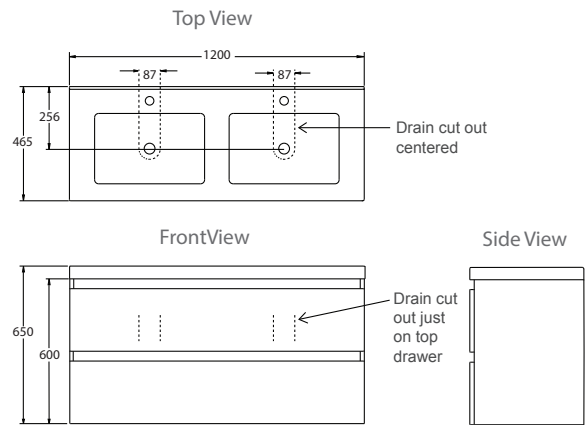

Valencia™ Vanity - 1200mm Double Bowl

The largest vanity in the range providing extra bench space for bathroom necessities.

Floor standing

Wall hung

Features

- Floor-standing or wall-hung.
- Two integrated bowls with overflows.
- Two pre-drilled tap holes.
- Four spacious soft-close drawers for storage.
- Moisture resistant exterior.
- Fully enclosed rear for easy installation.
- Optional drawer inset strips: Double Silver, Scorched Oak or Salty Elm.

Colour/Finish

High Gloss White.

Material

- Top: Hardwearing Durastone™.
- Drawers: MDF with high gloss polyurethane paint on exterior surfaces.

Included Components

- Vanity top.
- Drawers.

Technical Details

Floor standing

Wall hung

Product	Product Codes
1200mm Valencia Vanity - Double bowl - Floor Standing	8954A-0
1200mm Valencia Vanity - Double Bowl - Wall Hung	8953A-0

Trusted in New Zealand Since 1982

New Zealand