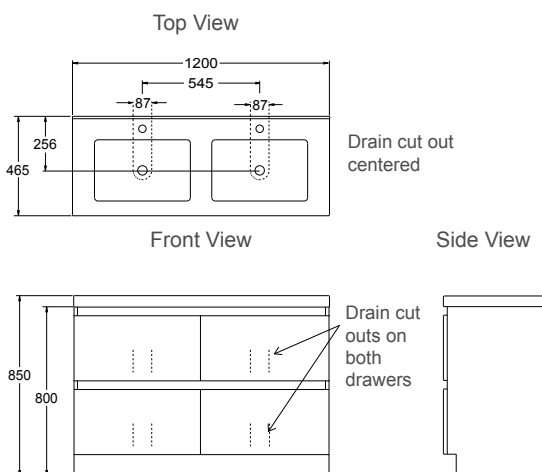

Valencia™ 1200mm Vanity - Double Bowl

The largest vanity in the range providing extra bench space for bathroom necessities.

Floor standing

Wall hung

Features

- Floor-standing or wall-hung.
- 3 colour options.
- Optional coloured insert strips for white cabinet.
- Double integrated bowls with overflows.
- Two pre-drilled tap holes.
- Four spacious soft-close drawers for storage.
- Moisture resistant exterior.
- Fully enclosed rear for easy installation.

Included Components

- Vanity cabinet.
- Vanity top.
- Chrome overflow Cover

Technical Details

Floor standing

Wall hung

Product Codes			
1200mm Vanity - Double Bowl		Optional Inserts	
Floor Standing	8954A-0	Double Silver	99768A-0
Wall Hung	8953A-0	Salty Elm	99776A-0
		Scorched Oak	99772A-0