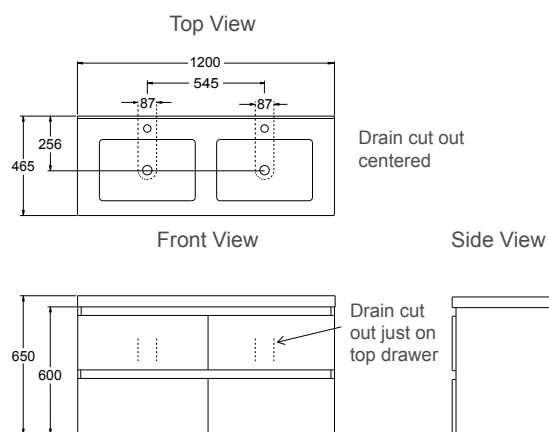

Valencia™ 1200mm Vanity - Double Bowl

The largest vanity in the range providing extra bench space for bathroom necessities.

Floor standing

Wall hung

Features

- Floor-standing or wall-hung.
- 3 colour options.
- Optional coloured insert strips for white cabinet.
- Double integrated bowls with overflows.
- Two pre-drilled tap holes.
- Four spacious soft-close drawers for storage.
- Moisture resistant exterior.
- Fully enclosed rear for easy installation.

Included Components

- Vanity cabinet.
- Vanity top.
- Chrome overflow Cover

Technical Details

Floor standing

Wall hung

Product Codes			
1200mm Vanity - Double Bowl		Optional Inserts	
Floor Standing	8954A-0	Double Silver	99768A-0
Wall Hung	8953A-0	Salty Elm	99776A-0
		Scorched Oak	99772A-0

Trusted in New Zealand Since 1982

New Zealand

133 Diana Drive, Glenfield, Auckland, New Zealand
 PO Box 100-146 NSMC, Auckland, 0745
 Ph: 0800 100 382 Fax: 0800 66 44 88
www.Englefield.co.nz

All measurements shown are in millimetres.
 Sizes are approximate.