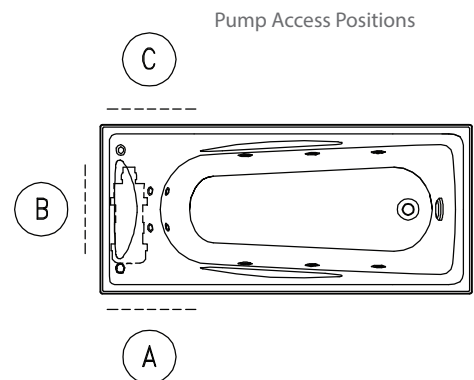

Studio™ II 1800 Rectangular Spa Bath

The Studio Rectangular Spa, with 10 adjustable body massage jets, is extra deep, with dual contoured arm rests.

White SlimJet™

- Colour/Finish** White
- Material** Duracryl® Acrylic
- Fittings** Chrome jets or White SlimJets™
Chrome or White suction cover
- Controls** Electronic switch. Manual airflow control
- Pump** Hot
- Number of Jets** 10 adjustable jets: 4 back jets and 6 body jets
- Included Components** Steel frame with adjustable feet
Bodyguard® safety valve
Studio Pillow (Charcoal)

Size	External Dimensions (mm)			Internal Dimensions (mm)			Volume (L)
	Length	Width	Depth	Max Bathing Depth	Seating Base Width	Base Length	Full Capacity
1800 x 760mm	1800	760	560 min	500	490	1350	420

Product	Chrome jets	White SlimJets
1800 x 760mm Pump Access ABC	99796A-ABCP5-0	99796A-ABCP5-0W

All measurements shown are in millimetres.
Sizes are approximate.
1267700-A04-A July 2015

Trusted in New Zealand Since 1982

New Zealand
133 Diana Drive, Glenfield, Auckland, New Zealand
PO Box 100-146 NSMC, Auckland, 0745
Ph: 0800 100 382 Fax: 0800 66 44 88
www.Englefield.co.nz