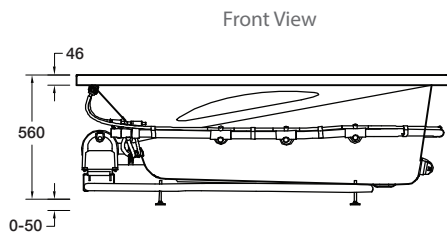

Studio™ II 1800 Rectangular Spa Bath

The Studio Rectangular Spa, with 10 adjustable body massage jets, is extra deep, with dual contoured arm rests.

White SlimJet™

- Colour/Finish** White
- Material** Duracryl® Acrylic
- Fittings** Chrome jets or White SlimJets™
Chrome or White suction cover
- Controls** Electronic switch. Manual airflow control
- Pump** Hot
- Number of Jets** 10 adjustable jets: 4 back jets and 6 body jets
- Included Components** Steel frame with adjustable feet
Bodyguard® safety valve
Studio Pillow (Charcoal)

Size	External Dimensions (mm)			Internal Dimensions (mm)			Volume (L)
	Length	Width	Depth	Max Bathing Depth	Seating Base Width	Base Length	Full Capacity
1800 x 760mm	1800	760	560 min	500	490	1350	420

Product	Chrome jets	White SlimJets
1800 x 760mm Pump Access ABC	99796A-ABCP5-0	99796A-ABCP5-0W

All measurements shown are in millimetres.
Sizes are approximate.
1267700-A04-A July 2015

Trusted in New Zealand Since 1982

New Zealand
133 Diana Drive, Glenfield, Auckland, New Zealand
PO Box 100-146 NSMC, Auckland, 0745
Ph: 0800 100 382 Fax: 0800 66 44 88
www.Englefield.co.nz