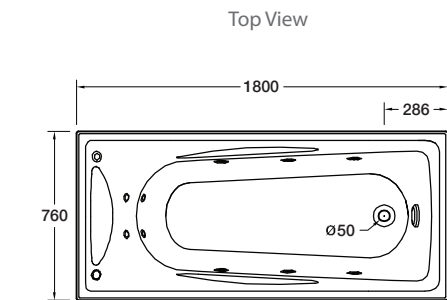

Studio™ II 1800 Rectangular Spa Bath

The Studio Rectangular Spa, with 10 adjustable body massage jets, is extra deep, with dual contoured arm rests.

White SlimJet™

- Colour/Finish** White
- Material** Duracryl® Acrylic
- Fittings** Chrome jets or White SlimJets™
Chrome or White suction cover
- Controls** Electronic switch. Manual airflow control
- Pump** Hot
- Number of Jets** 10 adjustable jets: 4 back jets and 6 body jets
- Included Components** Steel frame with adjustable feet
Bodyguard® safety valve
Studio Pillow (Charcoal)

Size	External Dimensions (mm)			Internal Dimensions (mm)			Volume (L)
	Length	Width	Depth	Max Bathing Depth	Seating Base Width	Base Length	Full Capacity
1800 x 760mm	1800	760	560 min	500	490	1350	420

Product	Chrome jets	White SlimJets
1800 x 760mm Pump Access ABC	99796A-ABCP5-0	99796A-ABCP5-0W

All measurements shown are in millimetres.
Sizes are approximate.
1267700-A04-A July 2015

Trusted in New Zealand Since 1982

New Zealand
133 Diana Drive, Glenfield, Auckland, New Zealand
PO Box 100-146 NSMC, Auckland, 0745
Ph: 0800 100 382 Fax: 0800 66 44 88
www.Englefield.co.nz