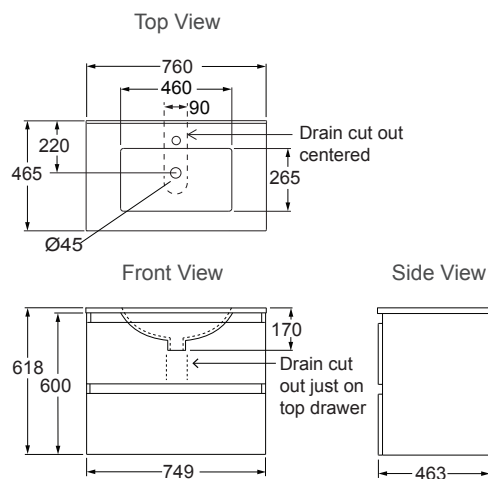

Valencia™ 750mm Wall Hung Vanity

Ideal for smaller bathrooms, but still providing ample storage space.

With Ceramic Vanity Top

With Durastone Vanity Top

Features

- Wall Hung.
- 3 colour options.
- Optional coloured insert strips for white cabinet.
- Single integrated bowl with overflow.
- One pre-drilled tap hole.
- Two spacious soft-close drawers for storage.
- Moisture resistant exterior.
- Fully enclosed rear for easy installation.

Included Components

- Vanity cabinet.
- Vanity top.
- Chrome overflow cover.

Technical Details

Valencia 750 Ceramic Top Wall Hung Vanity

Valencia 750 Durastone Top Wall Hung Vanity

Product Codes				
750 mm Vanity	With Ceramic Top	With Durastone Top	Optional Inserts (For white vanity only)	
White	30028A-0	99228A-0	Double Silver	99766A-0
Salty Elm	30028A-LW	99228A-LW	Salty Elm	99774A-0
Scorched Oak	30028A-DW	99228A-DW	Scorched Oak	99770A-0