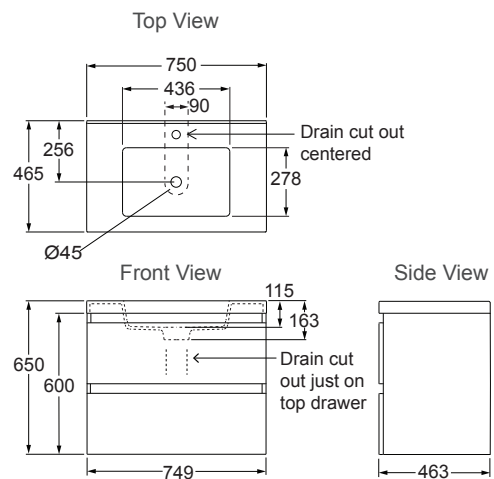

Valencia™ 750mm Wall Hung Vanity

Ideal for smaller bathrooms, but still providing ample storage space.

With Ceramic Vanity Top

With Durastone Vanity Top

Features

- Wall Hung.
- 3 colour options.
- Optional coloured insert strips for white cabinet.
- Single integrated bowl with overflow.
- One pre-drilled tap hole.
- Two spacious soft-close drawers for storage.
- Moisture resistant exterior.
- Fully enclosed rear for easy installation.

Included Components

- Vanity cabinet.
- Vanity top.
- Chrome overflow cover.

Technical Details

Valencia 750 Ceramic Top Wall Hung Vanity

Valencia 750 Durastone Top Wall Hung Vanity

Product Codes				
750 mm Vanity	With Ceramic Top	With Durastone Top	Optional Inserts (For white vanity only)	
White	30028A-0	99228A-0	Double Silver	99766A-0
Salty Elm	30028A-LW	99228A-LW	Salty Elm	99774A-0
Scorched Oak	30028A-DW	99228A-DW	Scorched Oak	99770A-0

Trusted in New Zealand Since 1982

New Zealand

133 Diana Drive, Glenfield, Auckland, New Zealand
 PO Box 100-146 NSMC, Auckland, 0745
 Ph: 0800 100 382 Fax: 0800 66 44 88
www.Englefield.co.nz

All measurements shown are in millimetres.
 Sizes are approximate.