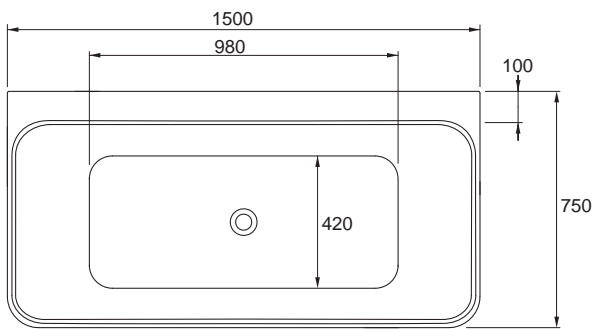

Valencia Freestanding, Back-To-Wall Bath With Optional Upstand

The Valencia freestanding back-to-wall bath fits to the wall and gives the luxury look and feel of a freestanding bath, where space is limited. Available in two sizes, 1500 & 1700mm.

| Size | External Dimensions (mm) | | | Internal Dimensions (mm) | | Volume (L) |
|---------------------------------|--------------------------|-------|-------|--------------------------|--------------------|---------------|
| | Length | Width | Depth | Max Bathing Depth | Seating Base Width | Full Capacity |
| Valencia 1500 Freestanding Bath | 1500 | 750 | 585 | 440 | 420 | 220 L |
| Valencia 1700 Freestanding Bath | 1700 | 800 | 585 | 440 | 450 | 280 L |

| Product | Part Number |
|--|-------------|
| 40mm Pop-up Bath Waste | 99329A-CP |
| Self-sealing trap with flexible waste pipe | 80144A-NA |

1500 Freestanding BTW Bath - Top View

1700 Freestanding BTW Bath - Top View

1500 Freestanding BTW Bath - Side View

Optional upstand

1700 Freestanding BTW Bath - Side View

All measurements shown are in millimetres.
Sizes are approximate.
1367524-A04-E Mar 2019

Trusted in New Zealand Since 1982