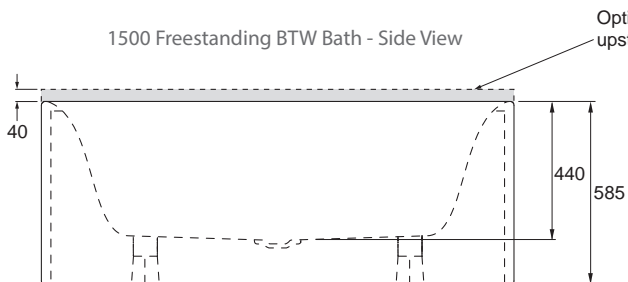

| Product | Part Number |
|--|-------------|
| 40mm Pop-up Bath Waste | 99329A-CP |
| Self-sealing trap with flexible waste pipe | 80144A-NA |

1500 Freestanding BTW Bath - Top View

1700 Freestanding BTW Bath - Top View

1500 Freestanding BTW Bath - Side View

Optional upstand

1700 Freestanding BTW Bath - Side View

All measurements shown are in millimetres.
Sizes are approximate.
1367524-A04-E Mar 2019

Trusted in New Zealand Since 1982