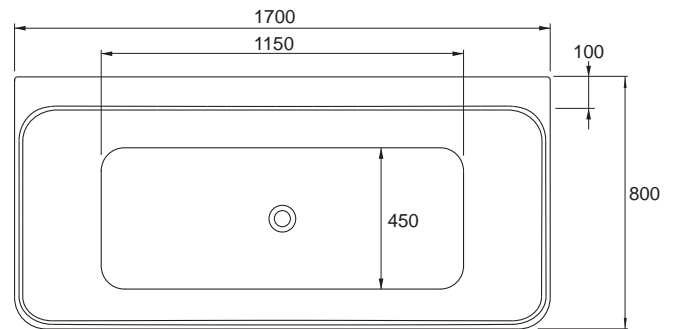

Valencia Freestanding, Back-To-Wall Bath With Optional Upstand

The Valencia freestanding back-to-wall bath fits to the wall and gives the luxury look and feel of a freestanding bath, where space is limited. Available in two sizes, 1500 & 1700mm.

| Size | External Dimensions (mm) | | | Internal Dimensions (mm) | | Volume (L) |
|---------------------------------|--------------------------|-------|-------|--------------------------|--------------------|---------------|
| | Length | Width | Depth | Max Bathing Depth | Seating Base Width | Full Capacity |
| Valencia 1500 Freestanding Bath | 1500 | 750 | 585 | 440 | 420 | 220 L |
| Valencia 1700 Freestanding Bath | 1700 | 800 | 585 | 440 | 450 | 280 L |

| Product | Part Number |
|--|-------------|
| 40mm Pop-up Bath Waste | 99329A-CP |
| Self-sealing trap with flexible waste pipe | 80144A-NA |

1500 Freestanding BTW Bath - Top View

1700 Freestanding BTW Bath - Top View

1500 Freestanding BTW Bath - Side View

Optional upstand

1700 Freestanding BTW Bath - Side View

All measurements shown are in millimetres.
Sizes are approximate.
1367524-A04-E Mar 2019

Trusted in New Zealand Since 1982