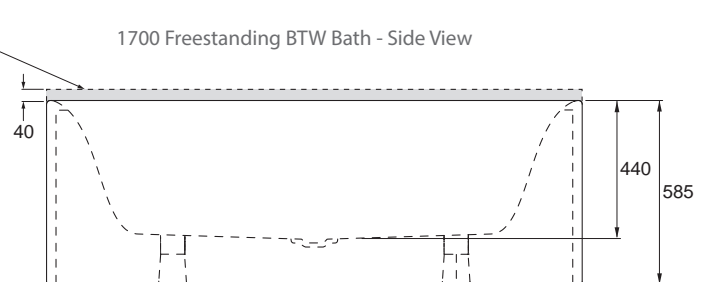

| Product | Part Number |
|--|-------------|
| 40mm Pop-up Bath Waste | 99329A-CP |
| Self-sealing trap with flexible waste pipe | 80144A-NA |

1500 Freestanding BTW Bath - Top View

1700 Freestanding BTW Bath - Top View

1500 Freestanding BTW Bath - Side View

Optional upstand

1700 Freestanding BTW Bath - Side View

All measurements shown are in millimetres.
Sizes are approximate.
1367524-A04-E Mar 2019

Trusted in New Zealand Since 1982