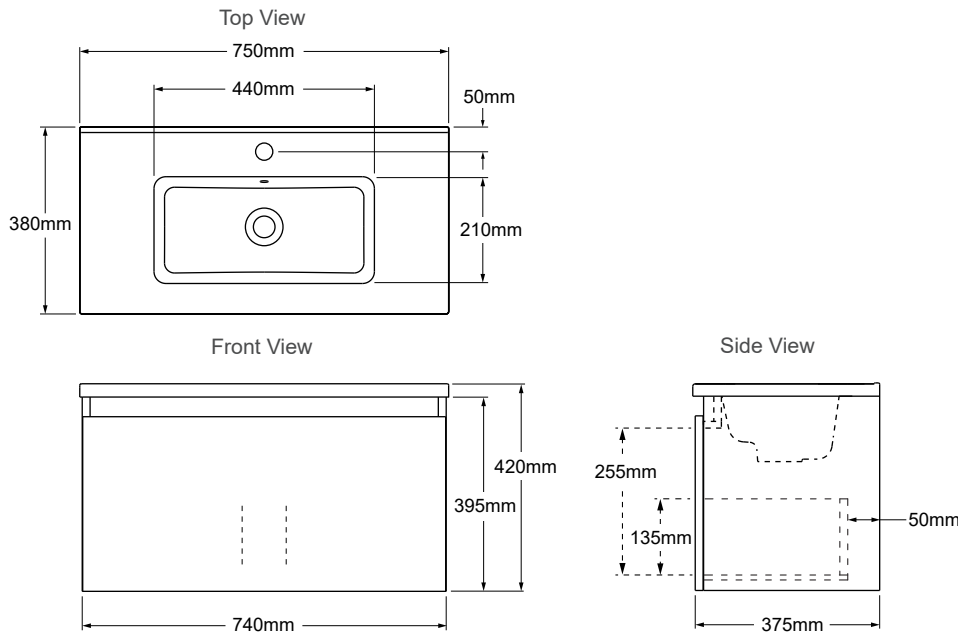

Valencia™ 750mm Slim Vanity

Perfect for small bathrooms, this narrow vanity provides a single deep drawer to maximise storage, and an easy-to-clean basin design.

Features

- Wall-hung
- White vanity top & cabinet
- Single integrated bowl with overflow
- One pre-drilled tap hole
- Single deep soft-close drawer for storage
- Moisture resistant exterior
- Fully enclosed rear for easy installation

Material

- Vanity top: Hardwearing Durastone™
- Cabinet: High gloss polyurethane paint exterior

Included Components

- Slim vanity cabinet
- Slim vanity top
- Chrome overflow cover

Technical Details

| Product | Product Code |
|---|--------------|
| Valencia 750 Slim Vanity | 22857A-0 |
| 32MM Waste with overflow (not supplied) | 99326A-CP |

Australia
 PO Box 257, Regents Park,
 NSW 2143, Australia
 Ph: 1800 ENGLEFIELD
 (1800 364 533)

All measurements shown are in millimetres.
 Sizes are approximate.

Trusted in New Zealand Since 1982