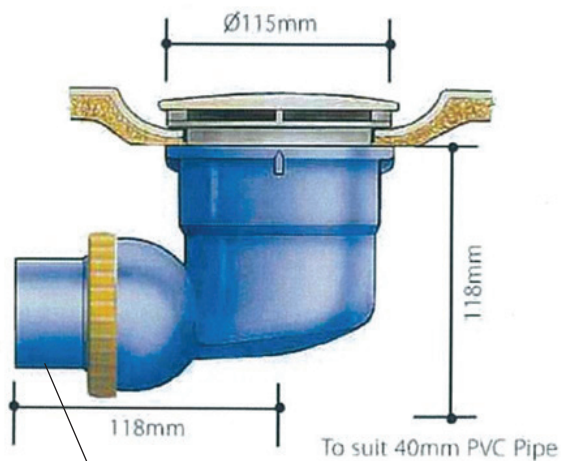

Easy Clean™ Trap

The lid and basket can be quickly removed, cleaned and clicked back into place. Complies with AS2887. Ideal for the Englefield Quick-Fit shower tray and has a water flow capacity of 52 litres/min.

Colour/Finish	White or Chrome waste lid
Size	40mm
Features	Removable Lid for easy cleaning Hard-wearing materials.

Product Code	Chrome	White
Easy Clean Trap	A0629-CP	A0629-0

Note *The Easy Clean Trap in Chrome is included with a complete shower enclosure purchase unless stated otherwise.

MINIMUM CONTINUOUS FALL OF 1.5° (25mm PER METRE) FOR WASTE OUTLET PIPE TO ENSURE DRAINAGE. AVOID BENDS OR RESTRICTIONS FOR 1.5 METRES FROM TRAP OUTLET.

All measurements shown are in millimetres.
 Sizes are approximate.
 1183723-A04-C September 2016