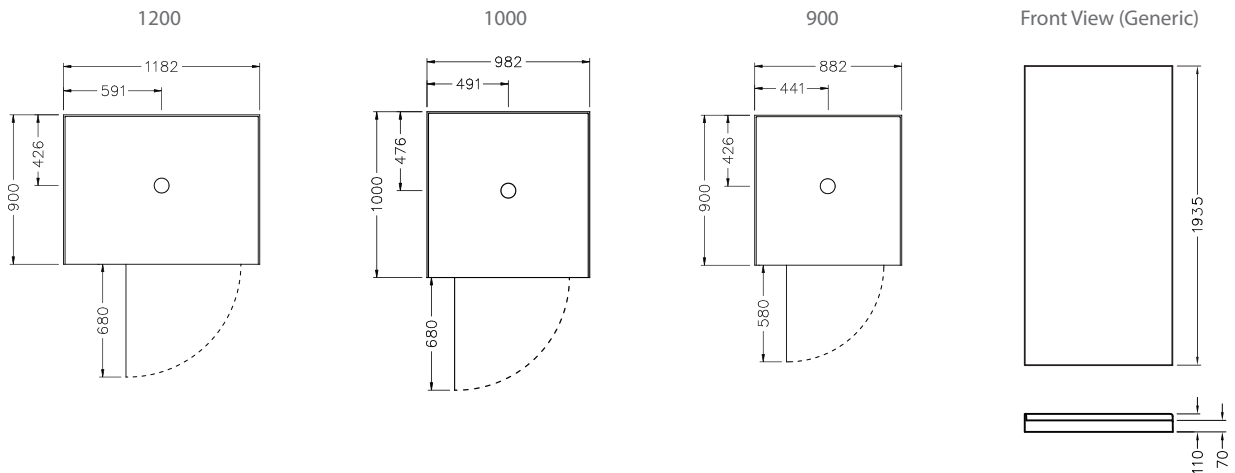

Milano™ Alcove Shower

The Milano Alcove Shower is available in a range of sizes and wall options. It features 8mm toughened safety glass which is coated on the interior with premium quality ClearShield® special glass protector so that it stays cleaner for longer and resists staining. The low profile tray features ultra high 40mm up-stand to enhance watertightness for a drier and safer installation.

Note: Tapware, accessories and tiles illustrated in photography are not included

Shower Options **Size:** 1200x900mm, 1000x1000mm, 900x900mm.
Wall: Corner Contour Plus, Corner Contour, Flat, Side Recessed, or Tile Option.
Tray: Centre waste.

Optional Accessories Hi-Flow trap.

Shower Height 2005mm including tray.

Product Codes	1200x900mm	1000x1000mm	900x900mm
Corner Contour Plus Wall	704518A-0	704519A-0	704520A-0
Corner Contour Wall	99279A-0	98896A-0	98893A-0
Flat Wall	98898A-0	98895A-0	98892A-0
Side Recessed Wall ††	704518A-3CRW-SHP	704519A-3CRW-SHP	704520A-3CRW-SHP
Tile Wall	98899A-0	98897A-0	98894A-0

All measurements shown are in millimetres. Sizes are approximate.

Feb 2020
 1275376-A04-C