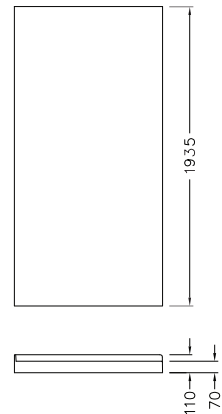

### Shower Options

**Size:** 1200mm x 900mm.

**Wall:** Corner contour, flat or tile option.

**Tray:** Centre waste with LH or RH installation options.

### Shower Height

2005mm including tray.

1200 x 900 (LH)

1200 x 900 (RH)

Front View (Generic)

Product Codes: 1200mm x 900mm		
Metallic Frame	Right Hand (centre waste)	Left Hand (centre waste)
Corner Contour Plus Wall	704526A-0	704531A-0
Corner Contour Wall	98890A-0	98887A-0
Flat Wall	98889A-0	98886A-0
Tile Wall	98891A-0	98888A-0