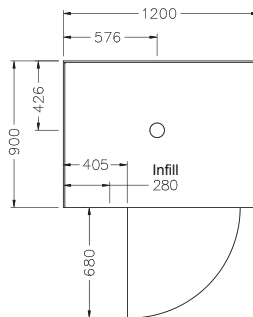

### Shower Options

**Size:** 1200mm x 900mm.

**Wall:** Corner contour, flat or tile option.

**Tray:** Centre waste with LH or RH installation options.

### Shower Height

2005mm including tray.

1200 x 900 (LH)

1200 x 900 (RH)

Front View (Generic)

Product Codes: 1200mm x 900mm		
Metallic Frame	Right Hand (centre waste)	Left Hand (centre waste)
Corner Contour Plus Wall	704526A-0	704531A-0
Corner Contour Wall	98890A-0	98887A-0
Flat Wall	98889A-0	98886A-0
Tile Wall	98891A-0	98888A-0