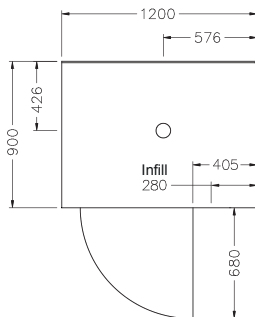

### Shower Options

**Size:** 1200mm x 900mm.

**Wall:** Corner contour, flat or tile option.

**Tray:** Centre waste with LH or RH installation options.

### Shower Height

2005mm including tray.

1200 x 900 (LH)

1200 x 900 (RH)

Front View (Generic)

Product Codes: 1200mm x 900mm		
Metallic Frame	Right Hand (centre waste)	Left Hand (centre waste)
Corner Contour Plus Wall	704526A-0	704531A-0
Corner Contour Wall	98890A-0	98887A-0
Flat Wall	98889A-0	98886A-0
Tile Wall	98891A-0	98888A-0