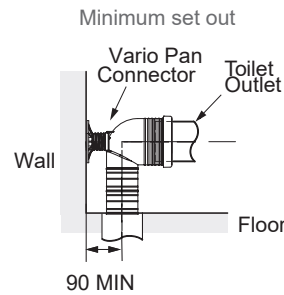

S - Trap installation Standard Vario pan connector Set out: 90 - 120mm.

P - Trap installation Set out: 185mm.

Water Inlet Top left rear entry or right / left pan side entry.

WELS Rating 4 star - 3.5L av. flush.

WELS RATING
(4 Star 3.5L av. flush)

Product	With Slim seat option	With Wrap-Over seat option
Evora Rimless Back-To-Wall Toilet Suite	29483A-0	29484A-0

Rough In

Vario Standard Pan Connector (SKU#: 23965A-NA) S-trap Installation

Vario Long Adjustable Pan Connector * (SKU#: 77837A-NA)

* Vario long adjustable pan connector not supplied.

Trusted in New Zealand Since 1982

New Zealand
133 Diana Drive, Glenfield, Auckland, New Zealand
PO Box 100-146 NSMC, Auckland
Ph: 0800 100 382 Fax: 0800 66 44 88
www.englefield.co.nz

All measurements shown are in millimetres. Sizes are approximate.

05 Feb 2021
1511434-A04-A