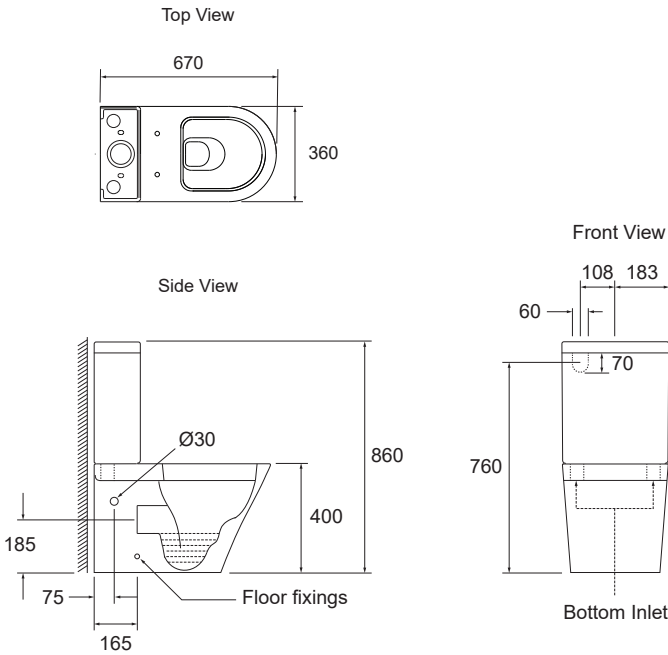

Evora™ Rimless Back-To-Wall Toilet Suite

Evora is Englefield's latest top-of-the-range back-to-wall toilet suite. Modern and very versatile, it features a rimless pan, straight skirt, two seat options and universal water inlet locations (bottom left/right entry and top left rear entry).

S - Trap installation Standard Vario pan connector Set out: 90 - 120mm.

P - Trap installation Set out: 185mm.

Water Inlet Top left rear entry or right / left pan side entry.

WELS Rating 4 star - 3.5L av. flush.

WELS RATING
(4 Star 3.5L av. flush)

Product	With Slim seat option	With Wrap-Over seat option
Evora Rimless Back-To-Wall Toilet Suite	29483A-0	29484A-0

Rough In

Vario Standard Pan Connector (SKU#: 23965A-NA) S-trap Installation

All measurements shown are in millimetres. Sizes are approximate.

05 Feb 2021
1511434-A04-A