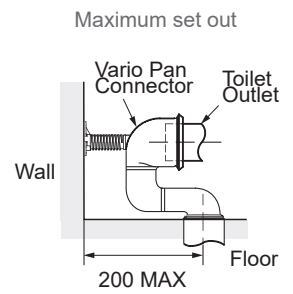

S - Trap installation Standard Vario pan connector Set out: 90 - 120mm.

P - Trap installation Set out: 185mm.

Water Inlet Top left rear entry or right / left pan side entry.

WELS Rating 4 star - 3.5L av. flush.

WELS RATING
(4 Star 3.5L av. flush)

Product	With Slim seat option	With Wrap-Over seat option
Evora Rimless Back-To-Wall Toilet Suite	29483A-0	29484A-0

Rough In

Vario Standard Pan Connector (SKU#: 23965A-NA) S-trap Installation

Vario Long Adjustable Pan Connector * (SKU#: 77837A-NA)

* Vario long adjustable pan connector not supplied.

Trusted in New Zealand Since 1982

New Zealand
133 Diana Drive, Glenfield, Auckland, New Zealand
PO Box 100-146 NSMC, Auckland
Ph: 0800 100 382 Fax: 0800 66 44 88
www.englefield.co.nz

All measurements shown are in millimetres. Sizes are approximate.

05 Feb 2021
1511434-A04-A