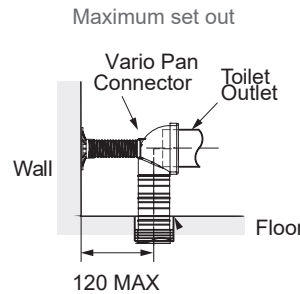

S - Trap installation Standard Vario pan connector Set out: 90 - 120mm.

P - Trap installation Set out: 185mm.

Water Inlet Top left rear entry or right / left pan side entry.

WELS Rating 4 star - 3.5L av. flush.

WELS RATING
(4 Star 3.5L av. flush)

Product	With Slim seat option	With Wrap-Over seat option
Evora Rimless Back-To-Wall Toilet Suite	29483A-0	29484A-0

Rough In

Vario Standard Pan Connector (SKU#: 23965A-NA) S-trap Installation

Vario Long Adjustable Pan Connector * (SKU#: 77837A-NA)

* Vario long adjustable pan connector not supplied.

Trusted in New Zealand Since 1982

New Zealand
133 Diana Drive, Glenfield, Auckland, New Zealand
PO Box 100-146 NSMC, Auckland
Ph: 0800 100 382 Fax: 0800 66 44 88
www.englefield.co.nz

All measurements shown are in millimetres. Sizes are approximate.

05 Feb 2021
1511434-A04-A