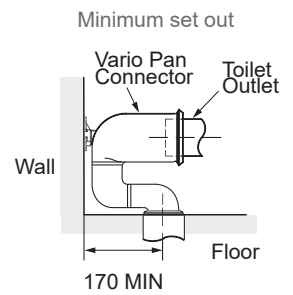

S - Trap installation Standard Vario pan connector Set out: 90 - 120mm.

P - Trap installation Set out: 185mm.

Water Inlet Top left rear entry or right / left pan side entry.

WELS Rating 4 star - 3.5L av. flush.

WELS RATING
(4 Star 3.5L av. flush)

Product	With Slim seat option	With Wrap-Over seat option
Evora Rimless Back-To-Wall Toilet Suite	29483A-0	29484A-0

Rough In

Vario Standard Pan Connector (SKU#: 23965A-NA) S-trap Installation

Vario Long Adjustable Pan Connector * (SKU#: 77837A-NA)

* Vario long adjustable pan connector not supplied.

Trusted in New Zealand Since 1982

New Zealand
133 Diana Drive, Glenfield, Auckland, New Zealand
PO Box 100-146 NSMC, Auckland
Ph: 0800 100 382 Fax: 0800 66 44 88
www.englefield.co.nz

All measurements shown are in millimetres. Sizes are approximate.

05 Feb 2021
1511434-A04-A