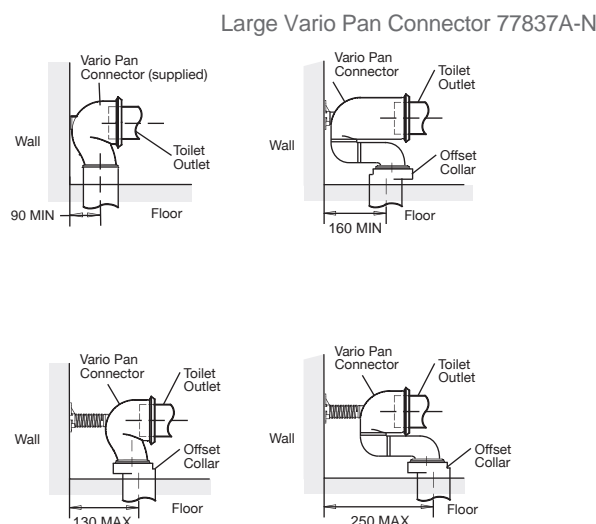

## Milano™ Back-to-Wall Toilet Suite

The Milano is a premium Englefield back to wall (BTW) toilet suite which features a 4 star WELS water rating and a comfortable wrap over seat with Quiet-Close, Quick-Release functionality.

<b>Colour/Finish Material</b>	White Vitreous China
<b>Included Components</b>	Milano Toilet Tank 4.5/3L Milano Toilet Pan with Vario & offset Pan Collar Milano Seat (Quiet-Close & Quick-Release)
<b>S - Trap installation</b>	Short Vario Pan Connector 12504A-NA & Offset Pan Collar 100794 set out: 90 - 130mm Optional Large Vario Pan Connector 77837A-NA set out: 160 - 250mm (not supplied)
<b>P - Trap installation</b>	Set out: 185 mm
<b>Water Inlet</b>	Top Left Rear inlet
<b>WELS Rating</b>	4 star - 4.5/3 litre dual flush
<b>Pan SKU</b>	45984A-SST-0
<b>Cistern SKU</b>	15568A-0

WELS RATING  
(4 Star 3.5 L av. flush)

Product	Code
Milano BTW toilet suite with short Vario Pan Connector & offset pan collar	7380A-0

Trusted in New Zealand Since 1982

**New Zealand**  
133 Diana Drive, Glenfield, Auckland, NZ  
PO Box 100-146 NSMC, Auckland, 0745  
Ph: 0800 100 382 Fax: 0800 66 44 88  
www.engefield.co.nz