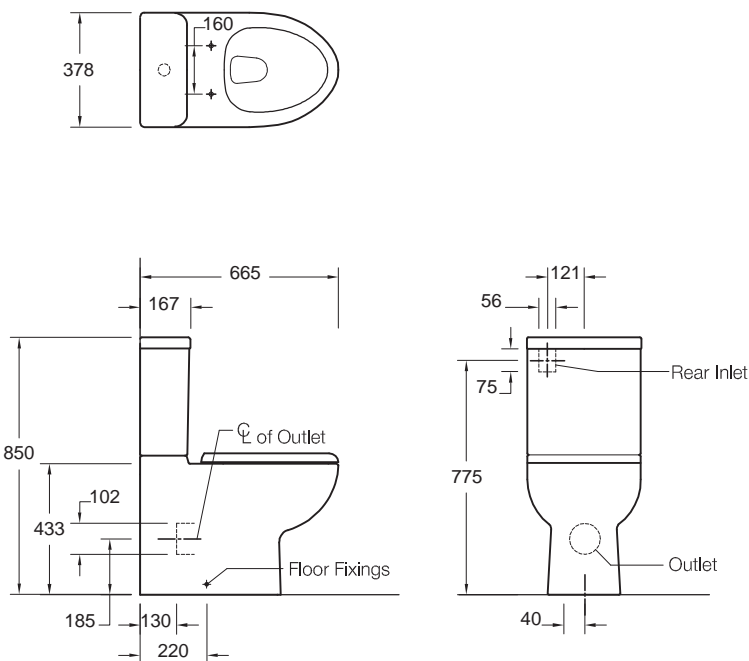

## Milano™ Back-to-Wall Toilet Suite

The Milano is a premium Englefield back to wall (BTW) toilet suite which features a 4 star WELS water rating and a comfortable wrap over seat with Quiet-Close, Quick-Release functionality.

<b>Colour/Finish Material</b>	White Vitreous China
<b>Included Components</b>	Milano Toilet Tank 4.5/3L Milano Toilet Pan with Vario & offset Pan Collar Milano Seat (Quiet-Close & Quick-Release)
<b>S - Trap installation</b>	Short Vario Pan Connector 12504A-NA & Offset Pan Collar 100794 set out: 90 - 130mm Optional Large Vario Pan Connector 77837A-NA set out: 160 - 250mm (not supplied)
<b>P - Trap installation</b>	Set out: 185 mm
<b>Water Inlet</b>	Top Left Rear inlet
<b>WELS Rating</b>	4 star - 4.5/3 litre dual flush
<b>Pan SKU</b>	45984A-SST-0
<b>Cistern SKU</b>	15568A-0

WELS RATING  
(4 Star 3.5 L av. flush)

Product	Code
Milano BTW toilet suite with short Vario Pan Connector & offset pan collar	7380A-0

Trusted in New Zealand Since 1982

**New Zealand**  
133 Diana Drive, Glenfield, Auckland, NZ  
PO Box 100-146 NSMC, Auckland, 0745  
Ph: 0800 100 382 Fax: 0800 66 44 88  
www.engefield.co.nz

**Australia**  
PO Box 154, Clifton Hill, Vic 3068  
Ph: 1800 ENGLEFIELD (1800 364 533)  
www.engefield.com

All measurements shown  
are in millimetres.  
Sizes are approximate.

November 2020  
1183761-A04-K