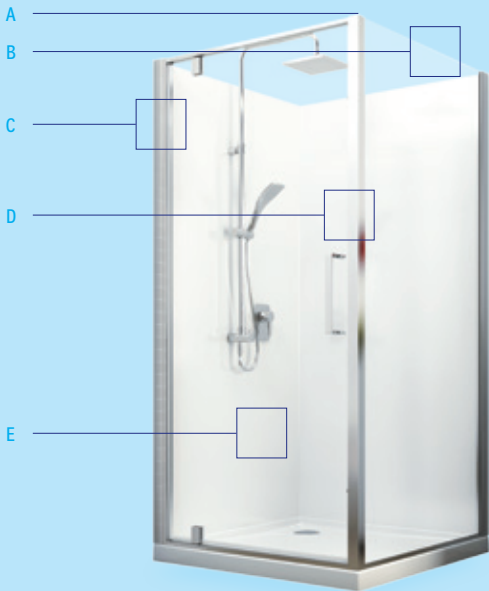

Features up close

MILANO SHOWERS

Take a closer look to appreciate the innovation that has gone into the creation of a Milano shower.

A. HEIGHT

A generous 2 metres, including tray.

B. SEMI – FRAMELESS RETURN PANELS

The attractiveness of frameless without the expense.

C. PRECISION FRAME

Perfectly engineered to fit, so no unsightly fastenings on the inside. Adjustable for 'out of square' walls.

D. INNOVATIVE NEW DOOR ROLLER CATCH

Shut it and you'll notice something different about the Milano square shower. It feels solid. This solidity and strength is an ideal pursued in all Milano Showers, for ongoing reliable operation.

E. GLASS

The Square shower has an 8mm toughened safety glass door and 6mm glass return. The Round shower has 6mm toughened safety glass. All meet NZ Safety standards.

F. SLIDING DOORS

Milano sliding shower doors have quality twin wheel rollers at the top and bottom of the doors. The result – doors that effortlessly glide on opening and closing.