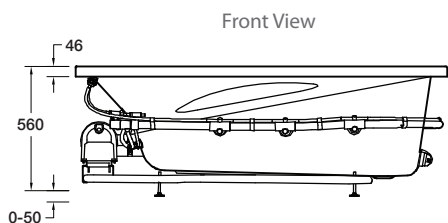

Studio II™ 1670 Rectangular Spa Bath

The Studio Rectangular Spa is extra deep with contoured lumbar support, arm rests and 10 adjustable body massage jets.

White SlimJet™

Colour/Finish Material	White Duracryl® Acrylic
Fittings	Chrome jets or White SlimJets™ Chrome or White suction cover
Controls Pump	Electronic switch. Manual airflow control Hot
Number of Jets	10 adjustable jets: 4 back jets and 6 body jets
Upstand	12.5mm upstand for watertightness
Included Components	Steel support frame with adjustable feet Bodyguard® safety valve Studio Pillow (Charcoal)

Size	External Dimensions (mm)			Internal Dimensions (mm)			Volume (L)
	Length	Width	Depth	Max Bathing Depth	Seating Base Width	Base Length	Full Capacity
1670 x 760mm	1668	757	560 min	505	440	1230	400

Product	Chrome jets	White SlimJets
1670 x 760mm Pump Access ABC	1063A-ABCP5-0	1063A-ABCP5-0W

All measurements shown are in millimetres.
 Sizes are approximate.
 1183748-A04-A Sep 2011

New Zealand
 133 Diana Drive, Glenfield, Auckland, New Zealand
 PO Box 100-146 NSMC, Auckland, 0745
 Ph: 0800 100 382 Fax: 0800 66 44 88
www.Englefield.co.nz