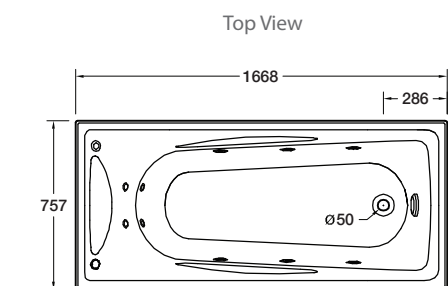

Studio II™ 1670 Rectangular Spa Bath

The Studio Rectangular Spa is extra deep with contoured lumbar support, arm rests and 10 adjustable body massage jets.

White SlimJet™

Colour/Finish Material	White Duracryl® Acrylic
Fittings	Chrome jets or White SlimJets™ Chrome or White suction cover
Controls Pump	Electronic switch. Manual airflow control Hot
Number of Jets	10 adjustable jets: 4 back jets and 6 body jets
Upstand	12.5mm upstand for watertightness
Included Components	Steel support frame with adjustable feet Bodyguard® safety valve Studio Pillow (Charcoal)

Size	External Dimensions (mm)			Internal Dimensions (mm)			Volume (L)
	Length	Width	Depth	Max Bathing Depth	Seating Base Width	Base Length	Full Capacity
1670 x 760mm	1668	757	560 min	505	440	1230	400

Product	Chrome jets	White SlimJets
1670 x 760mm Pump Access ABC	1063A-ABCP5-0	1063A-ABCP5-0W

All measurements shown are in millimetres.
 Sizes are approximate.
 1183748-A04-A Sep 2011

New Zealand
 133 Diana Drive, Glenfield, Auckland, New Zealand
 PO Box 100-146 NSMC, Auckland, 0745
 Ph: 0800 100 382 Fax: 0800 66 44 88
www.Englefield.co.nz