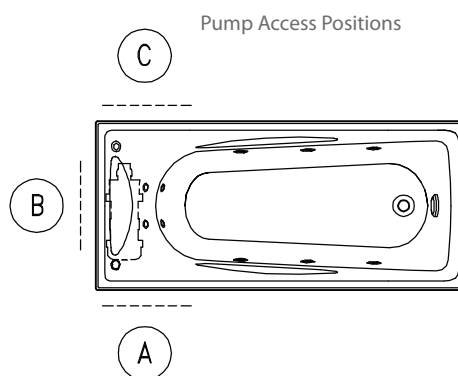

Studio II™ 1670 Rectangular Spa Bath

The Studio Rectangular Spa is extra deep with contoured lumbar support, arm rests and 10 adjustable body massage jets.

White SlimJet™

Colour/Finish Material	White Duracryl® Acrylic
Fittings	Chrome jets or White SlimJets™ Chrome or White suction cover
Controls Pump	Electronic switch. Manual airflow control Hot
Number of Jets	10 adjustable jets: 4 back jets and 6 body jets
Upstand	12.5mm upstand for watertightness
Included Components	Steel support frame with adjustable feet Bodyguard® safety valve Studio Pillow (Charcoal)

Size	External Dimensions (mm)			Internal Dimensions (mm)			Volume (L)
	Length	Width	Depth	Max Bathing Depth	Seating Base Width	Base Length	Full Capacity
1670 x 760mm	1668	757	560 min	505	440	1230	400

Product	Chrome jets	White SlimJets
1670 x 760mm Pump Access ABC	1063A-ABCP5-0	1063A-ABCP5-0W

All measurements shown are in millimetres.
 Sizes are approximate.
 1183748-A04-A Sep 2011

New Zealand
 133 Diana Drive, Glenfield, Auckland, New Zealand
 PO Box 100-146 NSMC, Auckland, 0745
 Ph: 0800 100 382 Fax: 0800 66 44 88
www.Englefield.co.nz